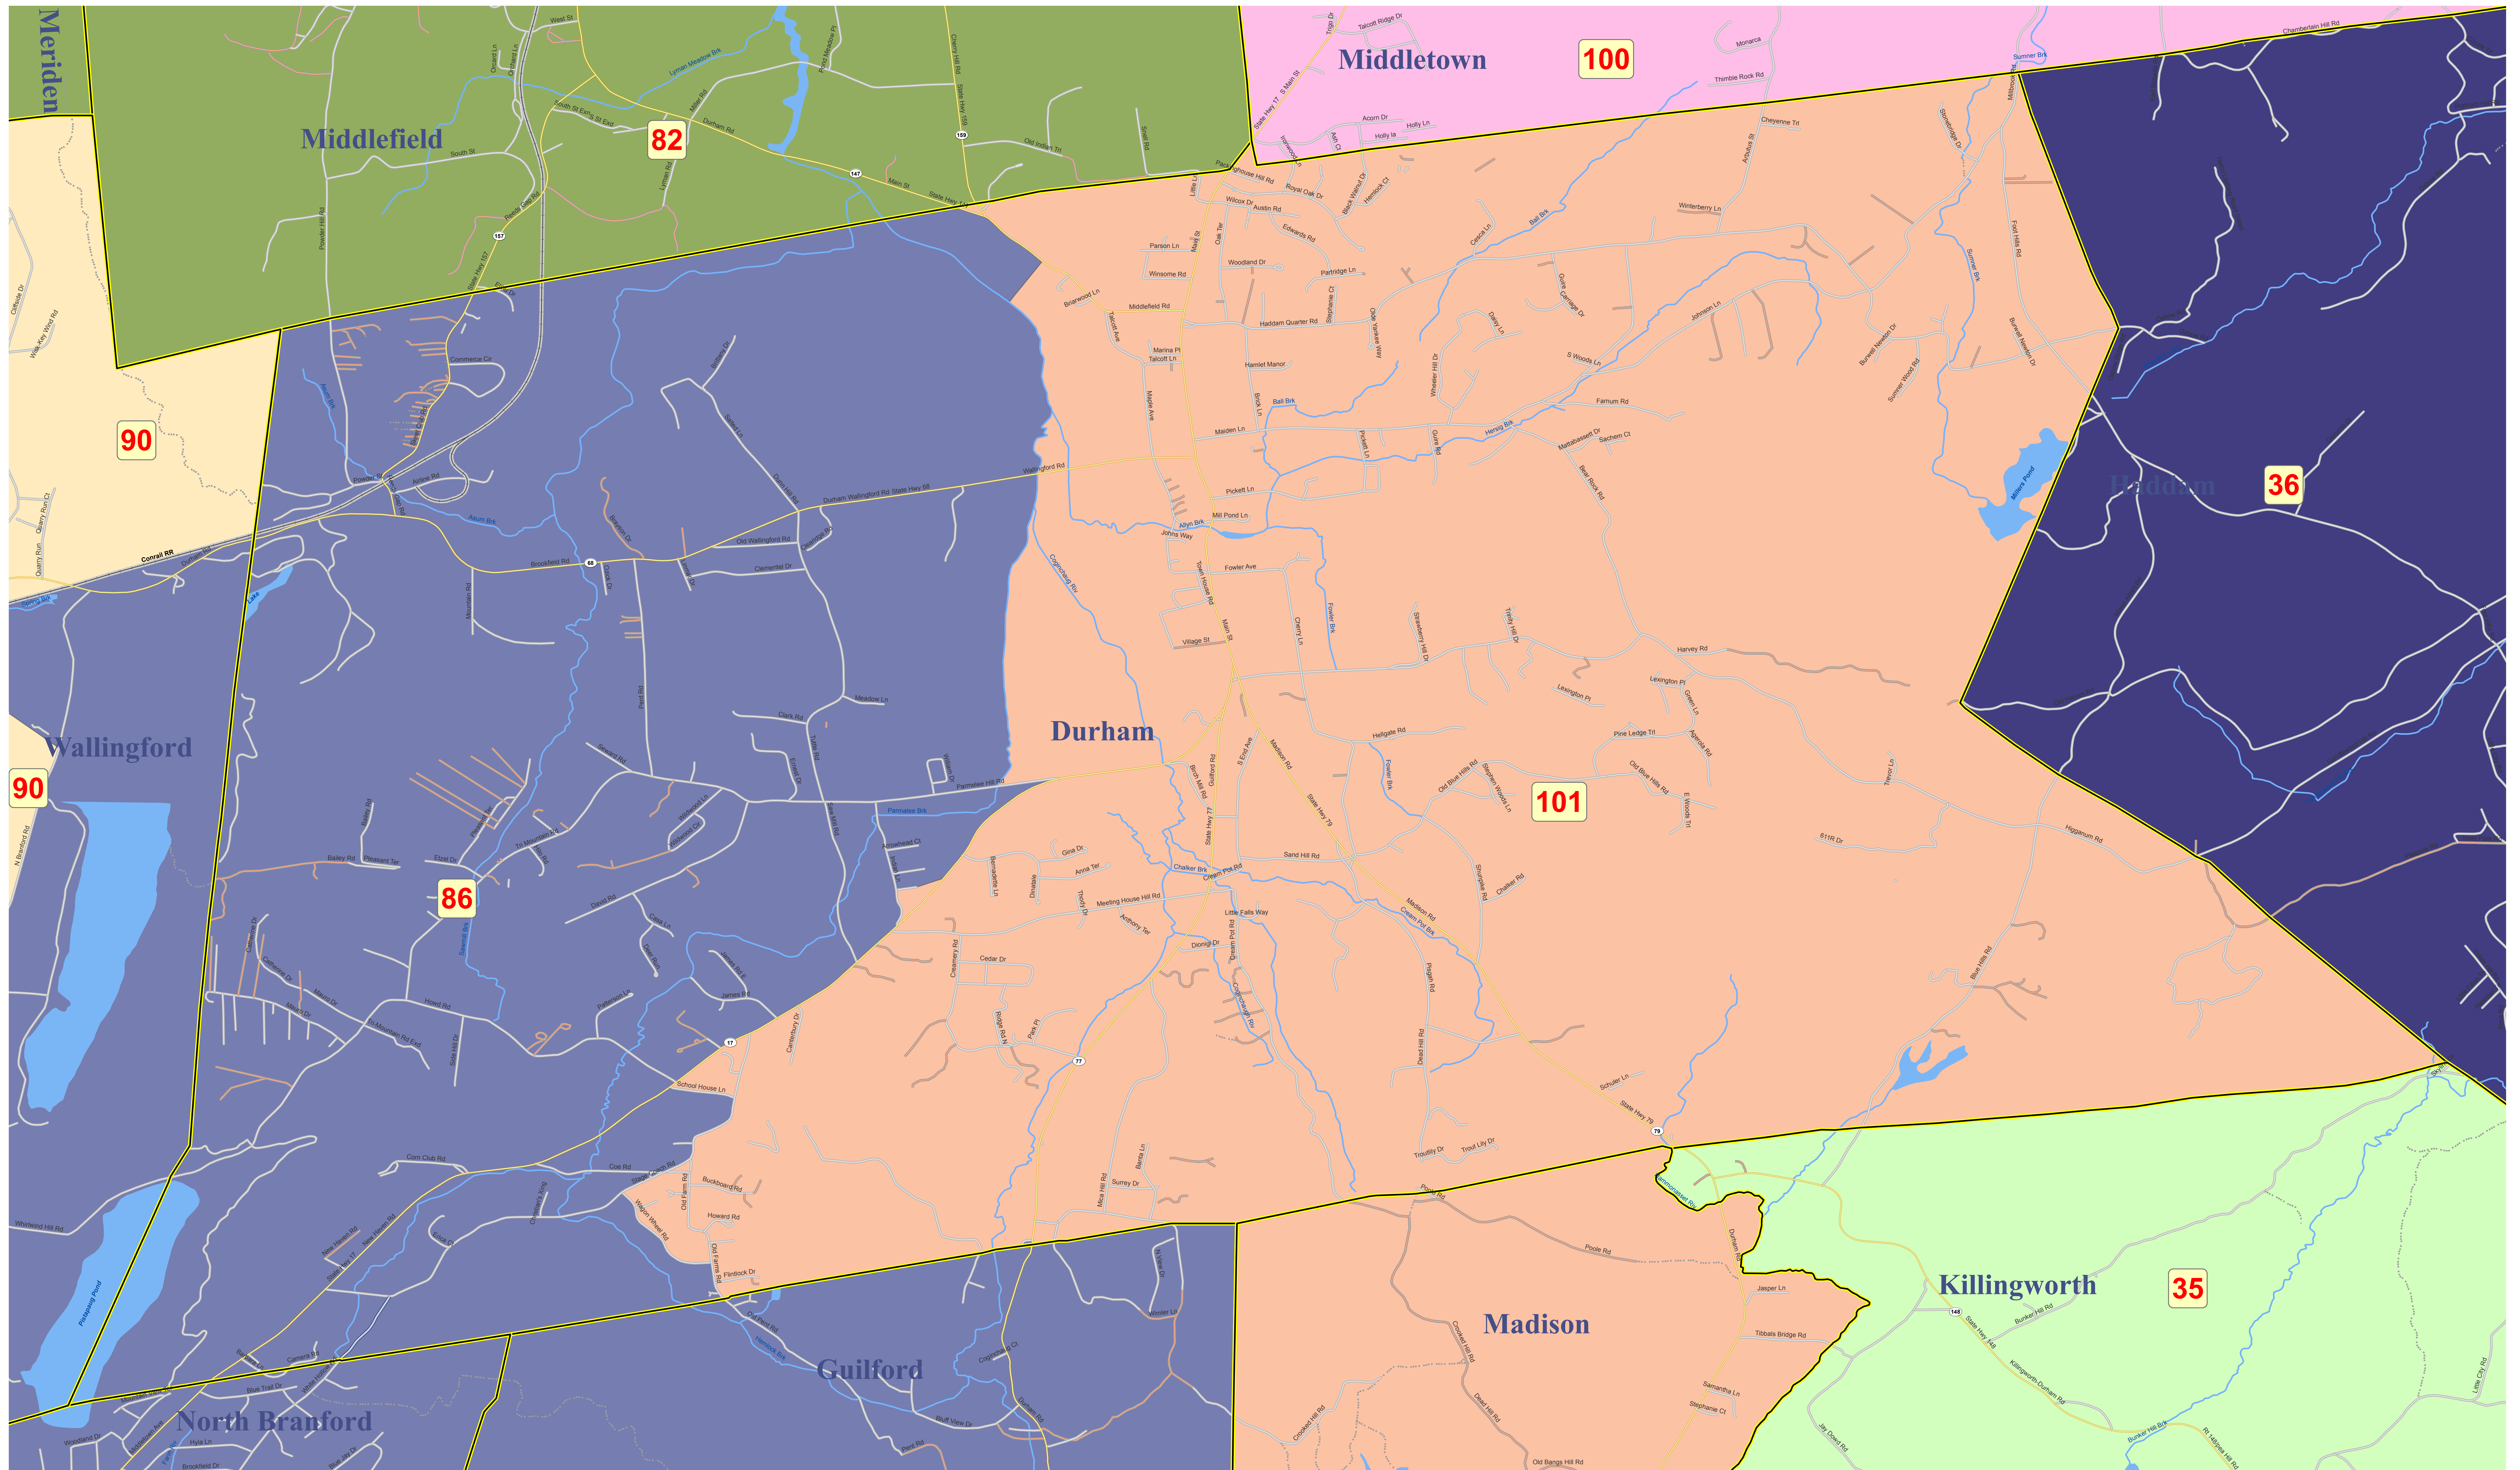

# State House of Representatives Redistricting Plan 2011 - Durham House District(s)