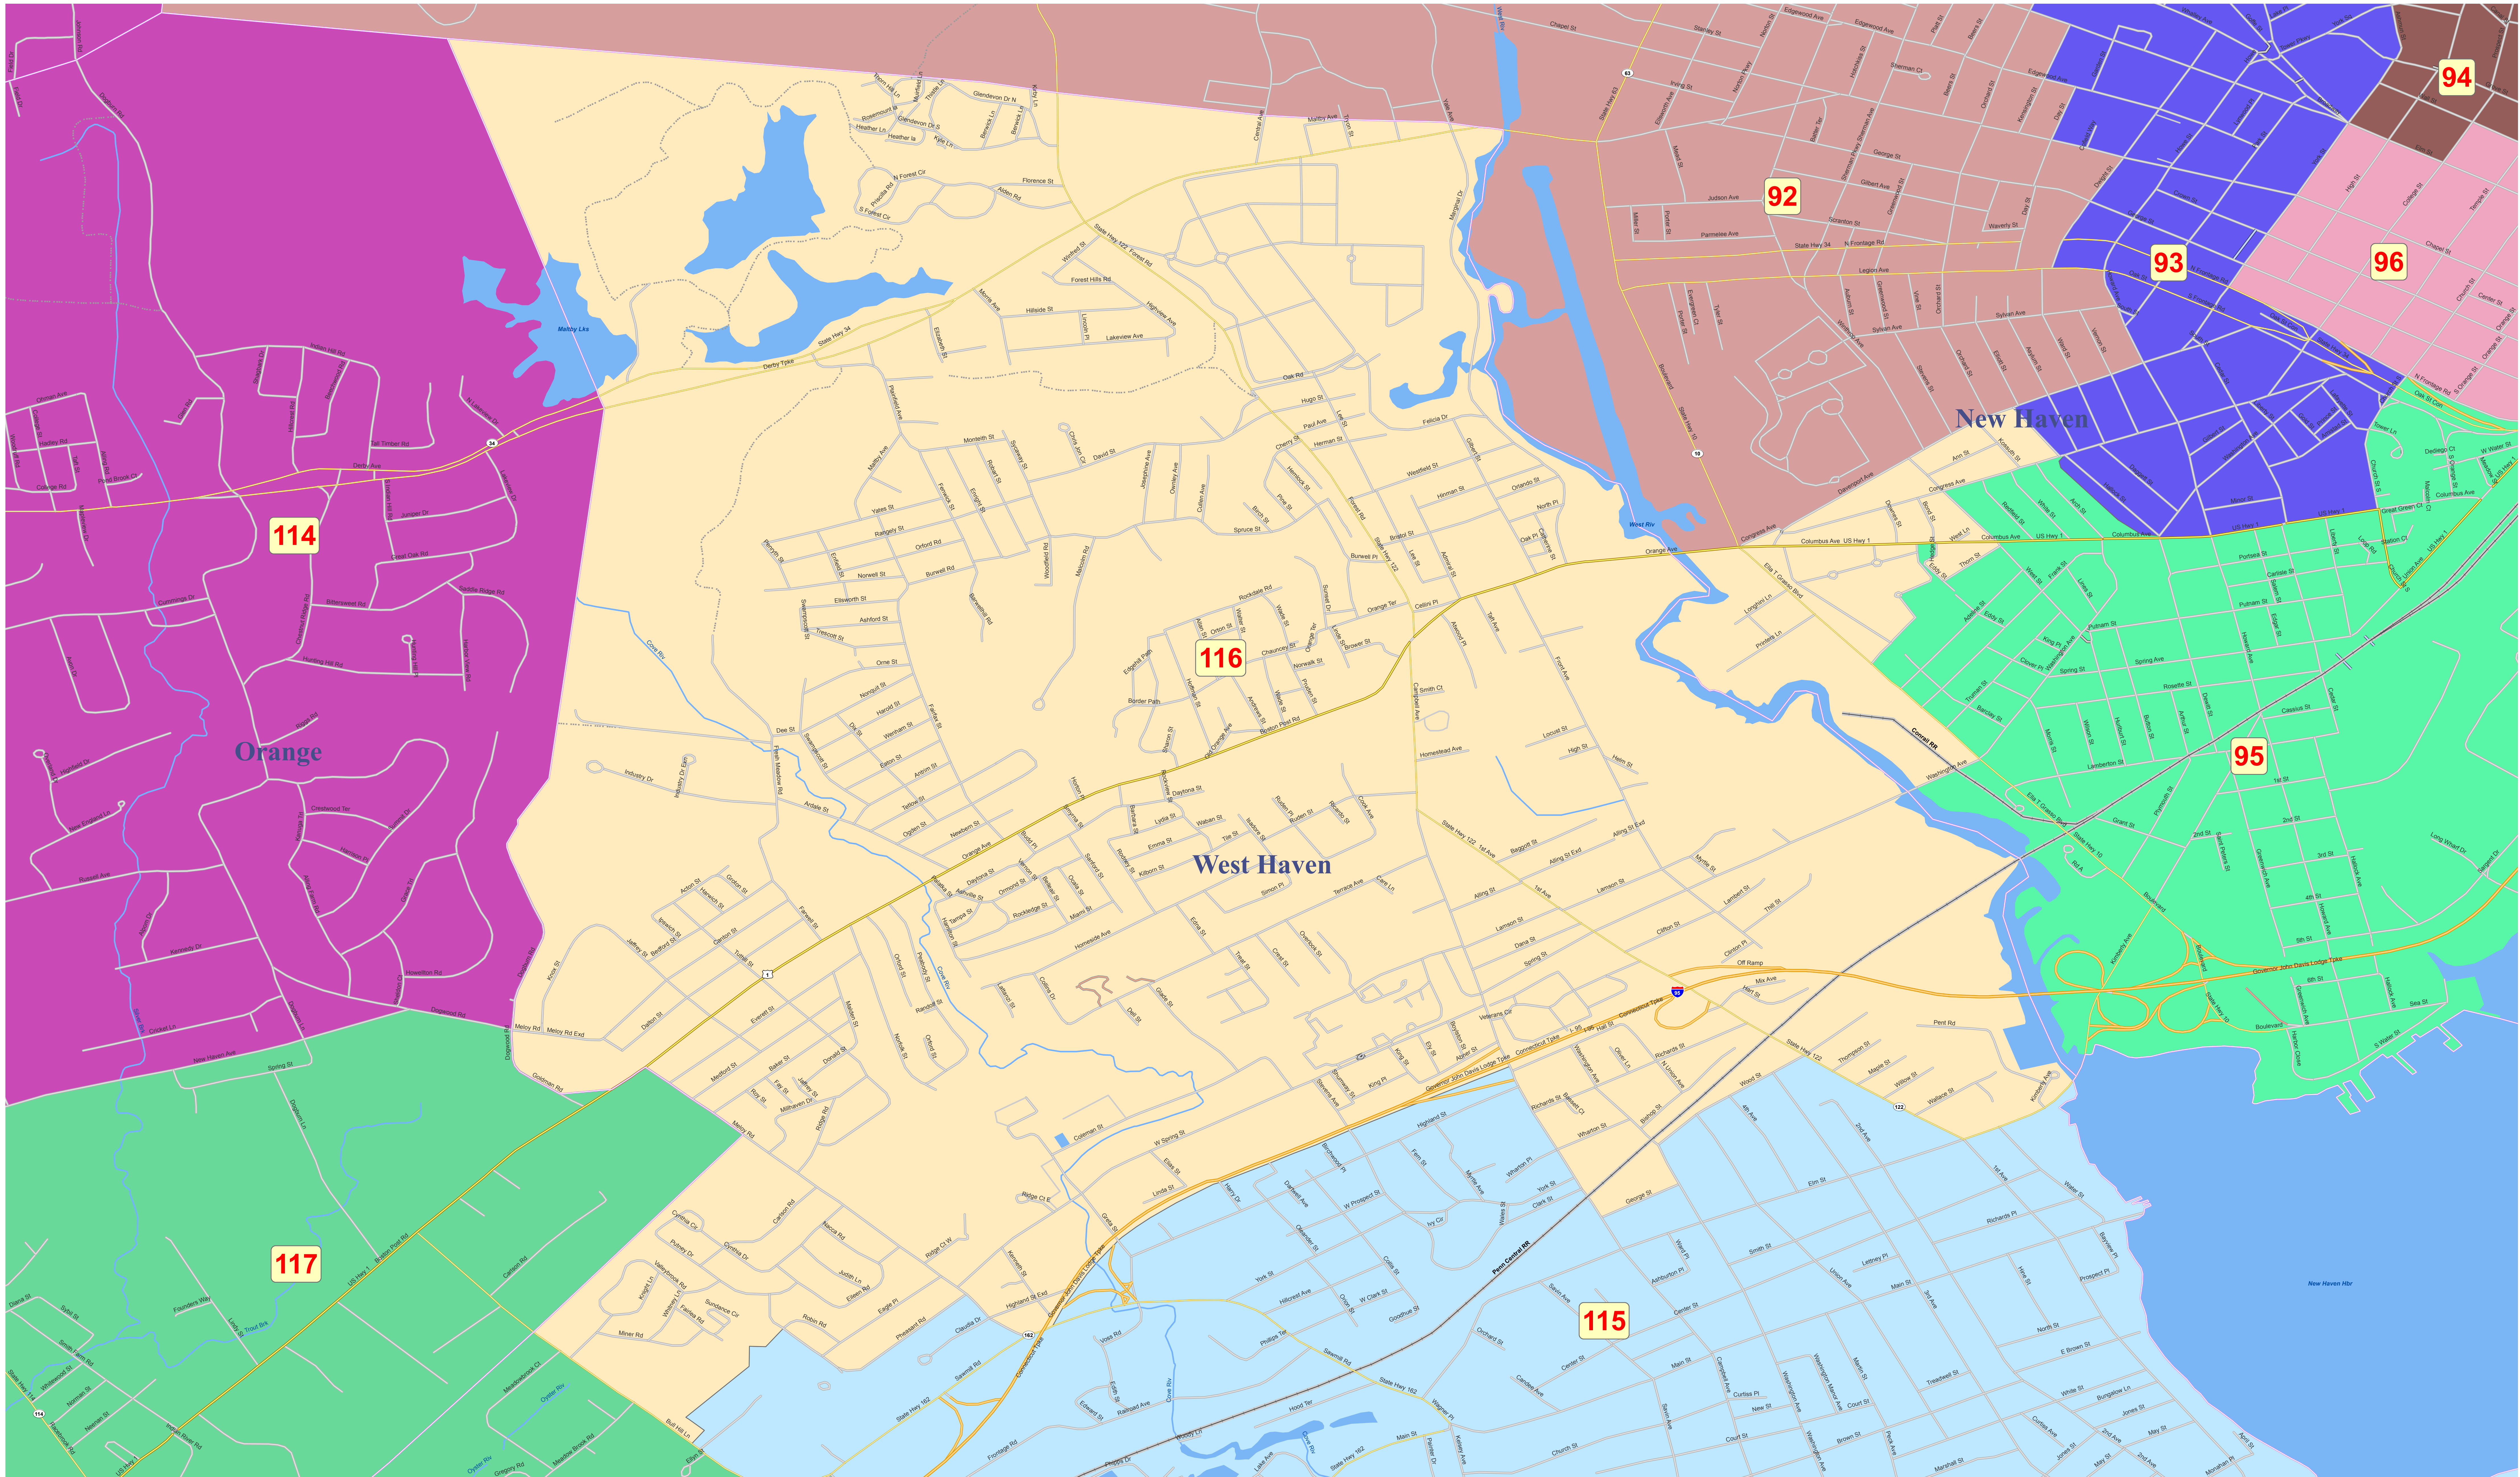

# State House of Representatives Redistricting Plan 2011 - House District 116