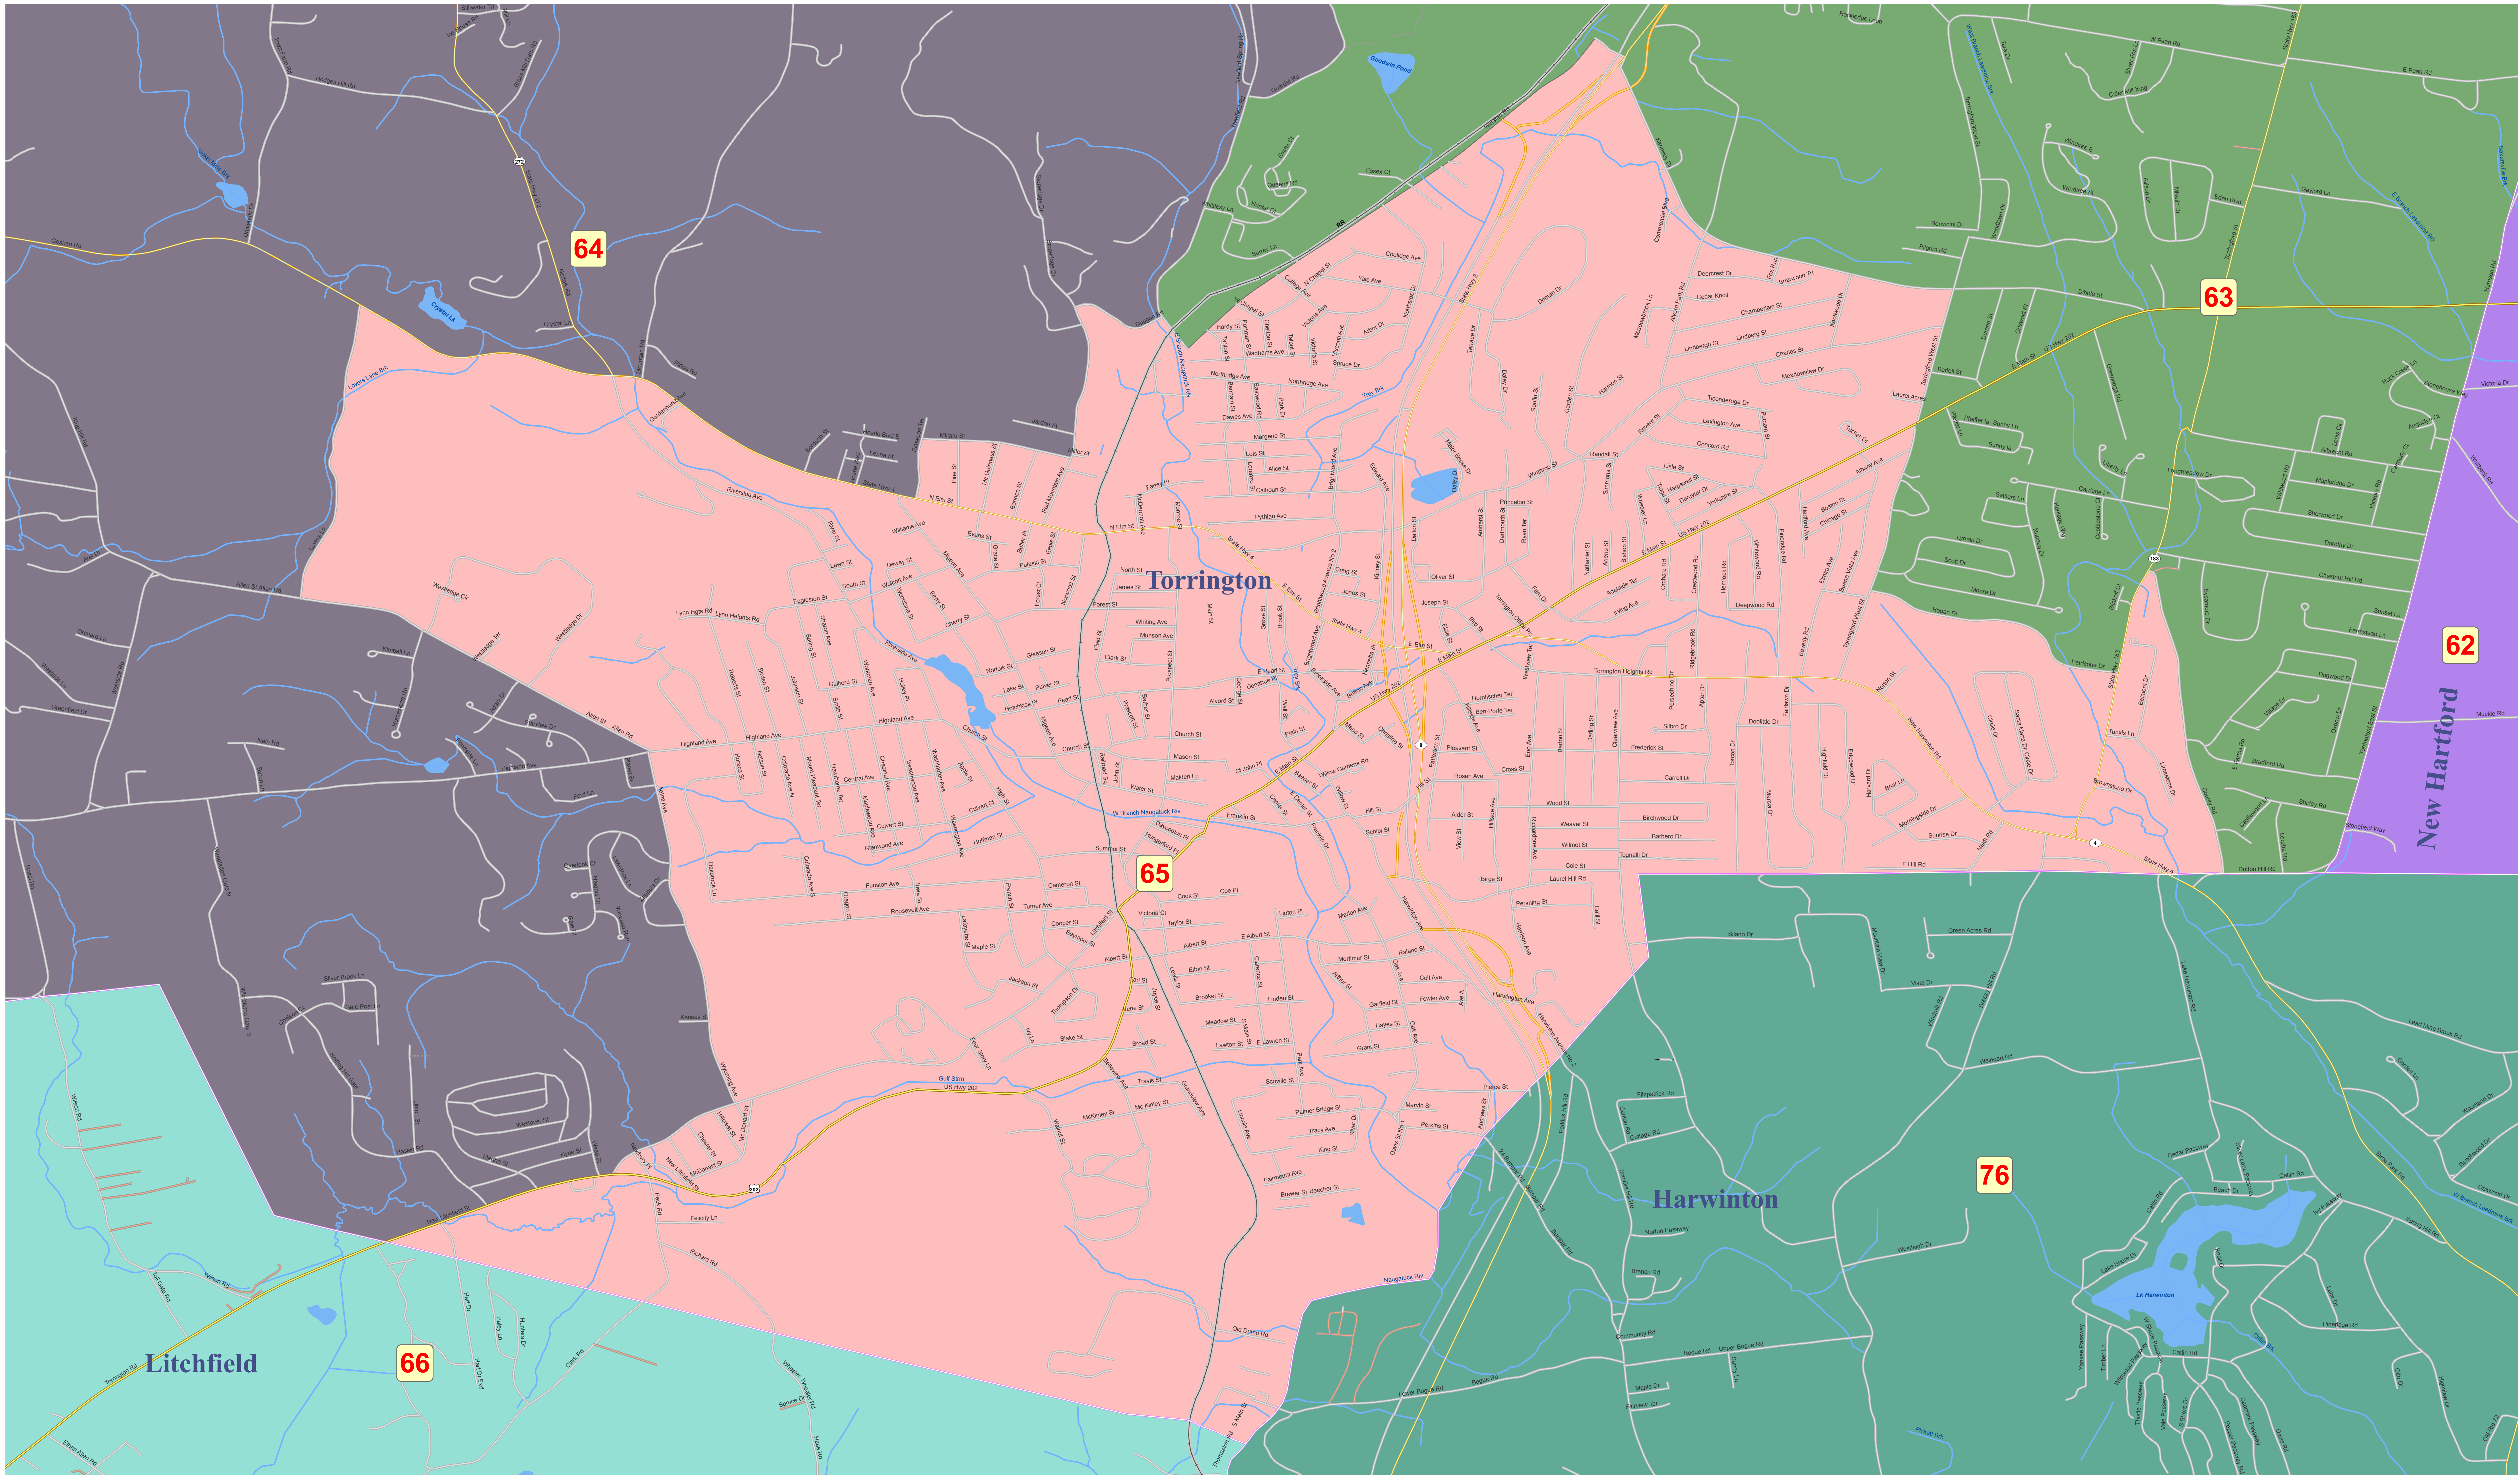

State House of Representatives Redistricting Plan 2011 - House District 65

The Connecticut General Assembly REAPPORTIONMENT COMMISSION

SENATE

Senator Donald E. Williams, Jr., Co-Chair

Senator John McKinney
Senator Martin M. Looney
Senator Leonard A. Fasano