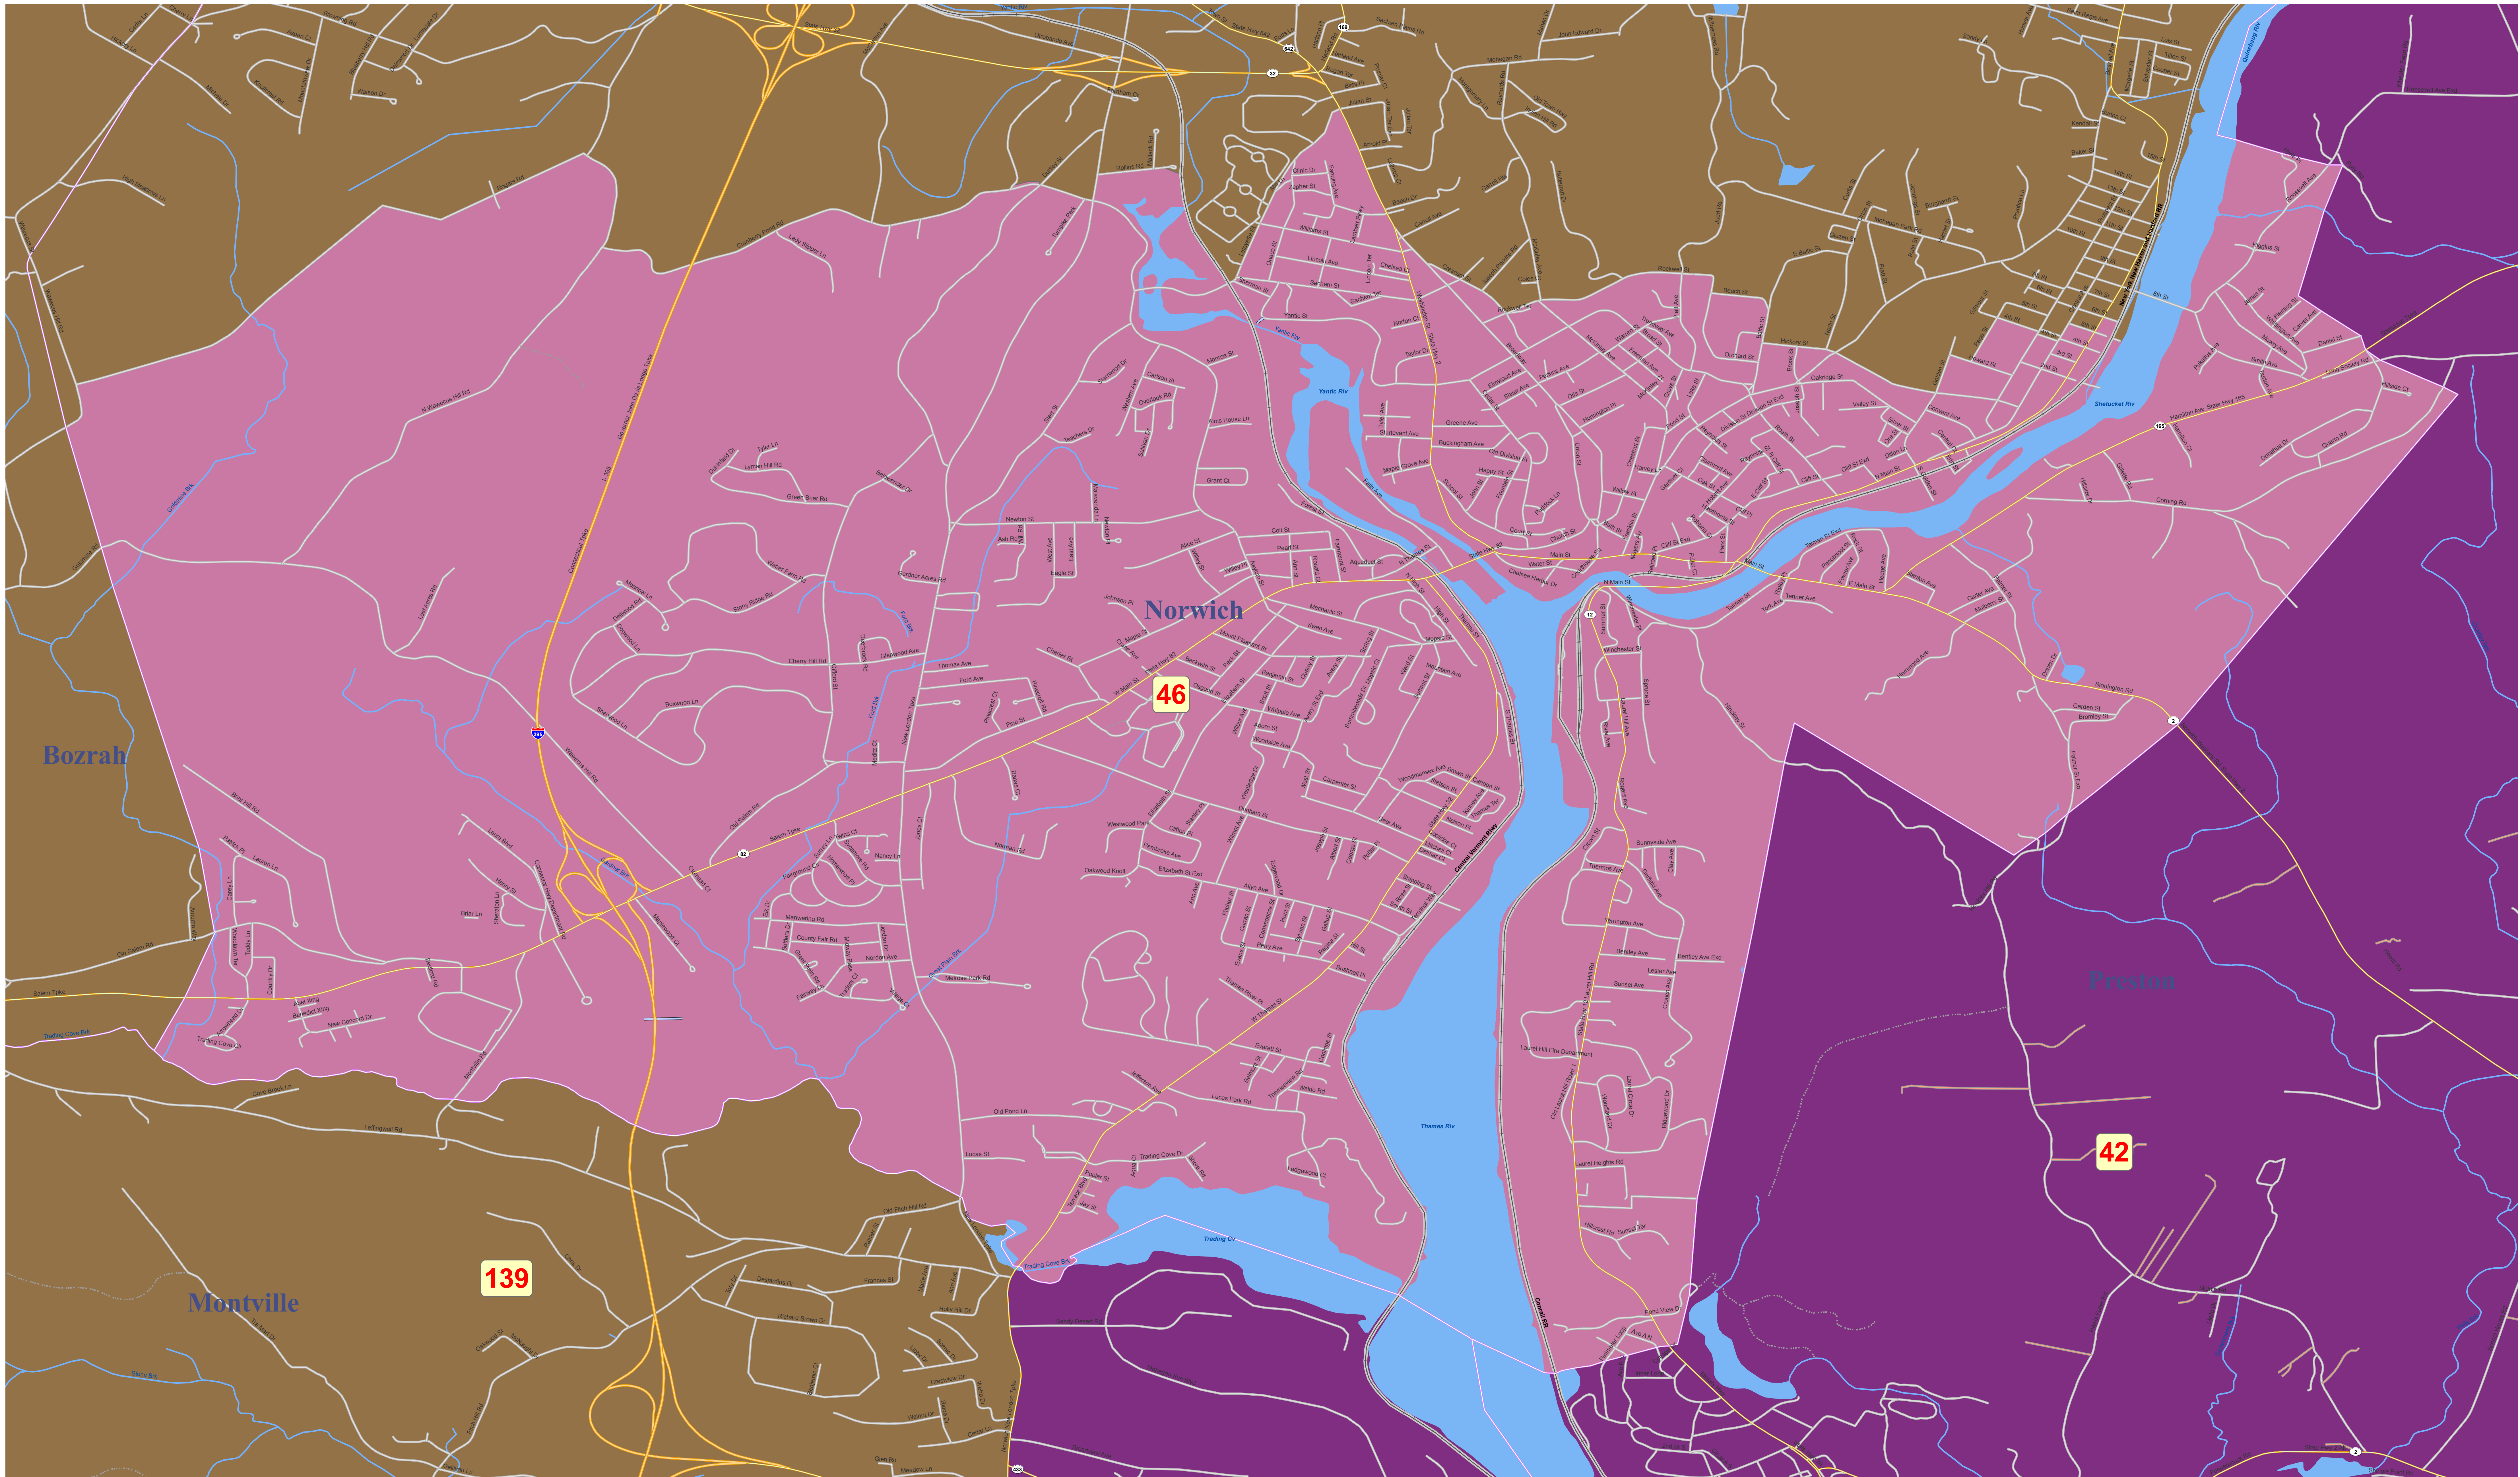

# State House of Representatives Redistricting Plan 2011 - House District 46