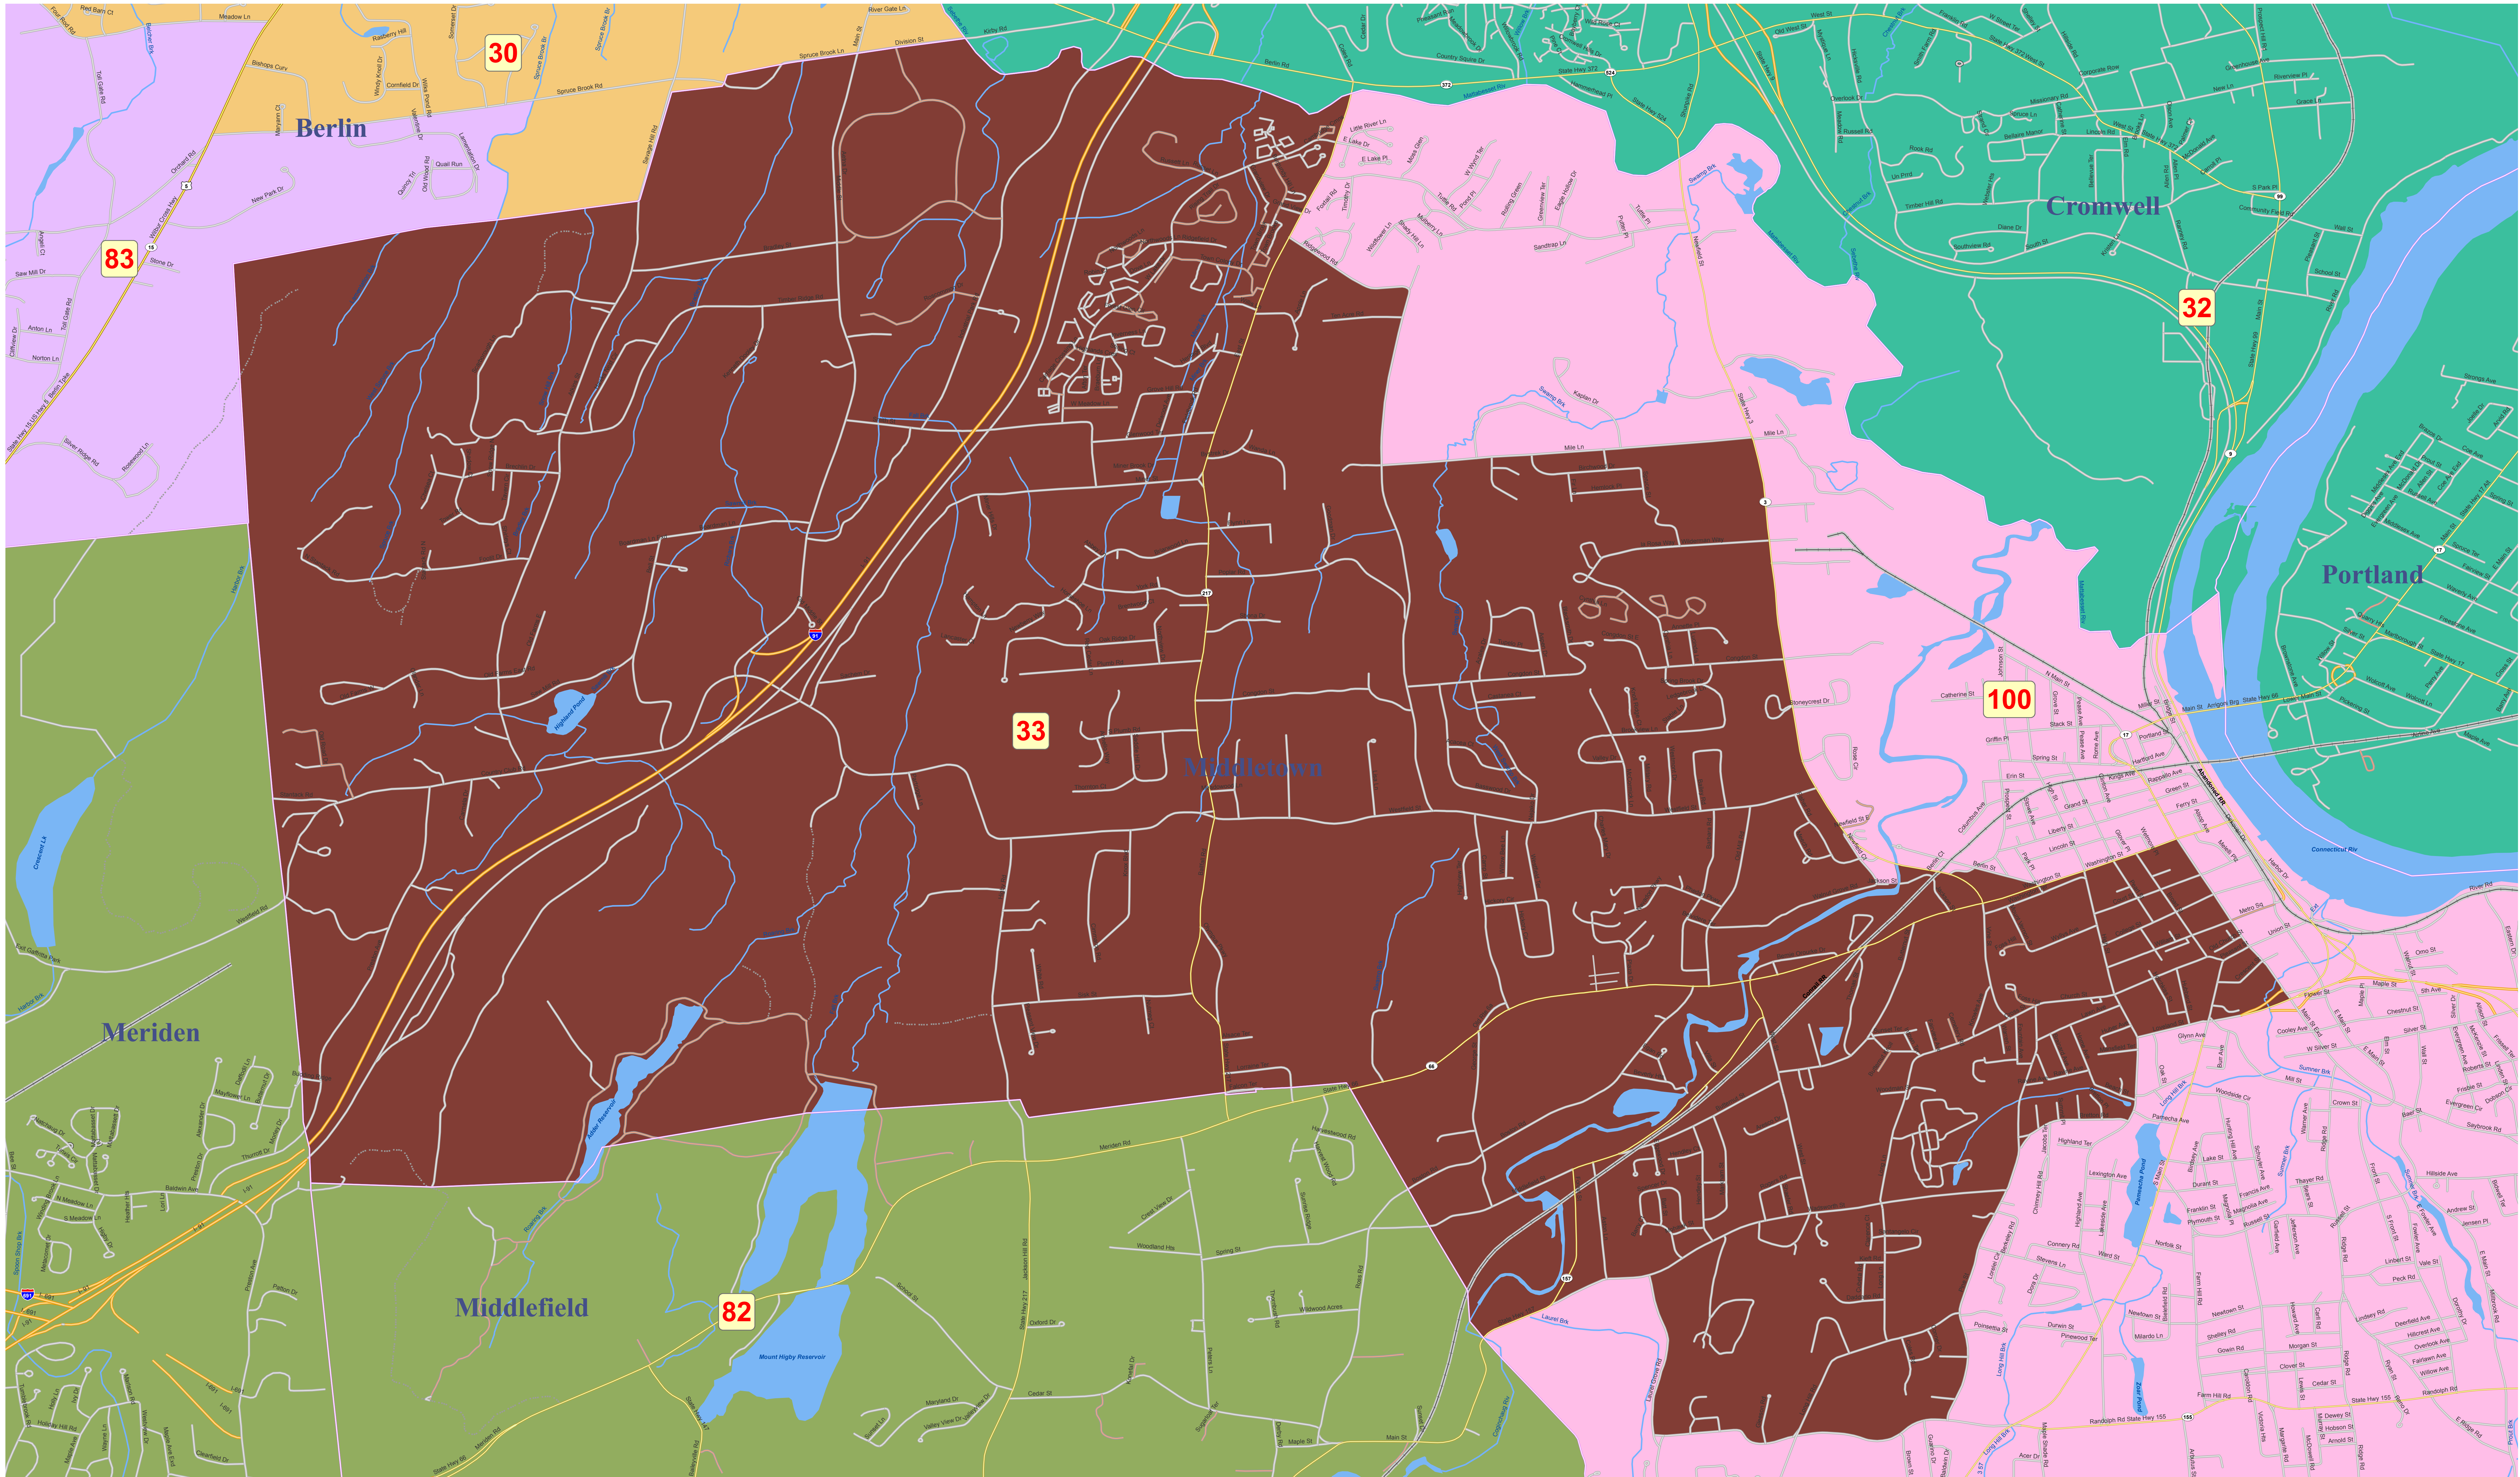

State House of Representatives Redistricting Plan 2011 - House District 33

The Connecticut General Assembly REAPPORTIONMENT COMMISSION

SENATE

Senator Donald E. Williams, Jr., Co-Chair

Senator John McKinney
Senator Martin M. Looney
Senator Leonard A. Fasano