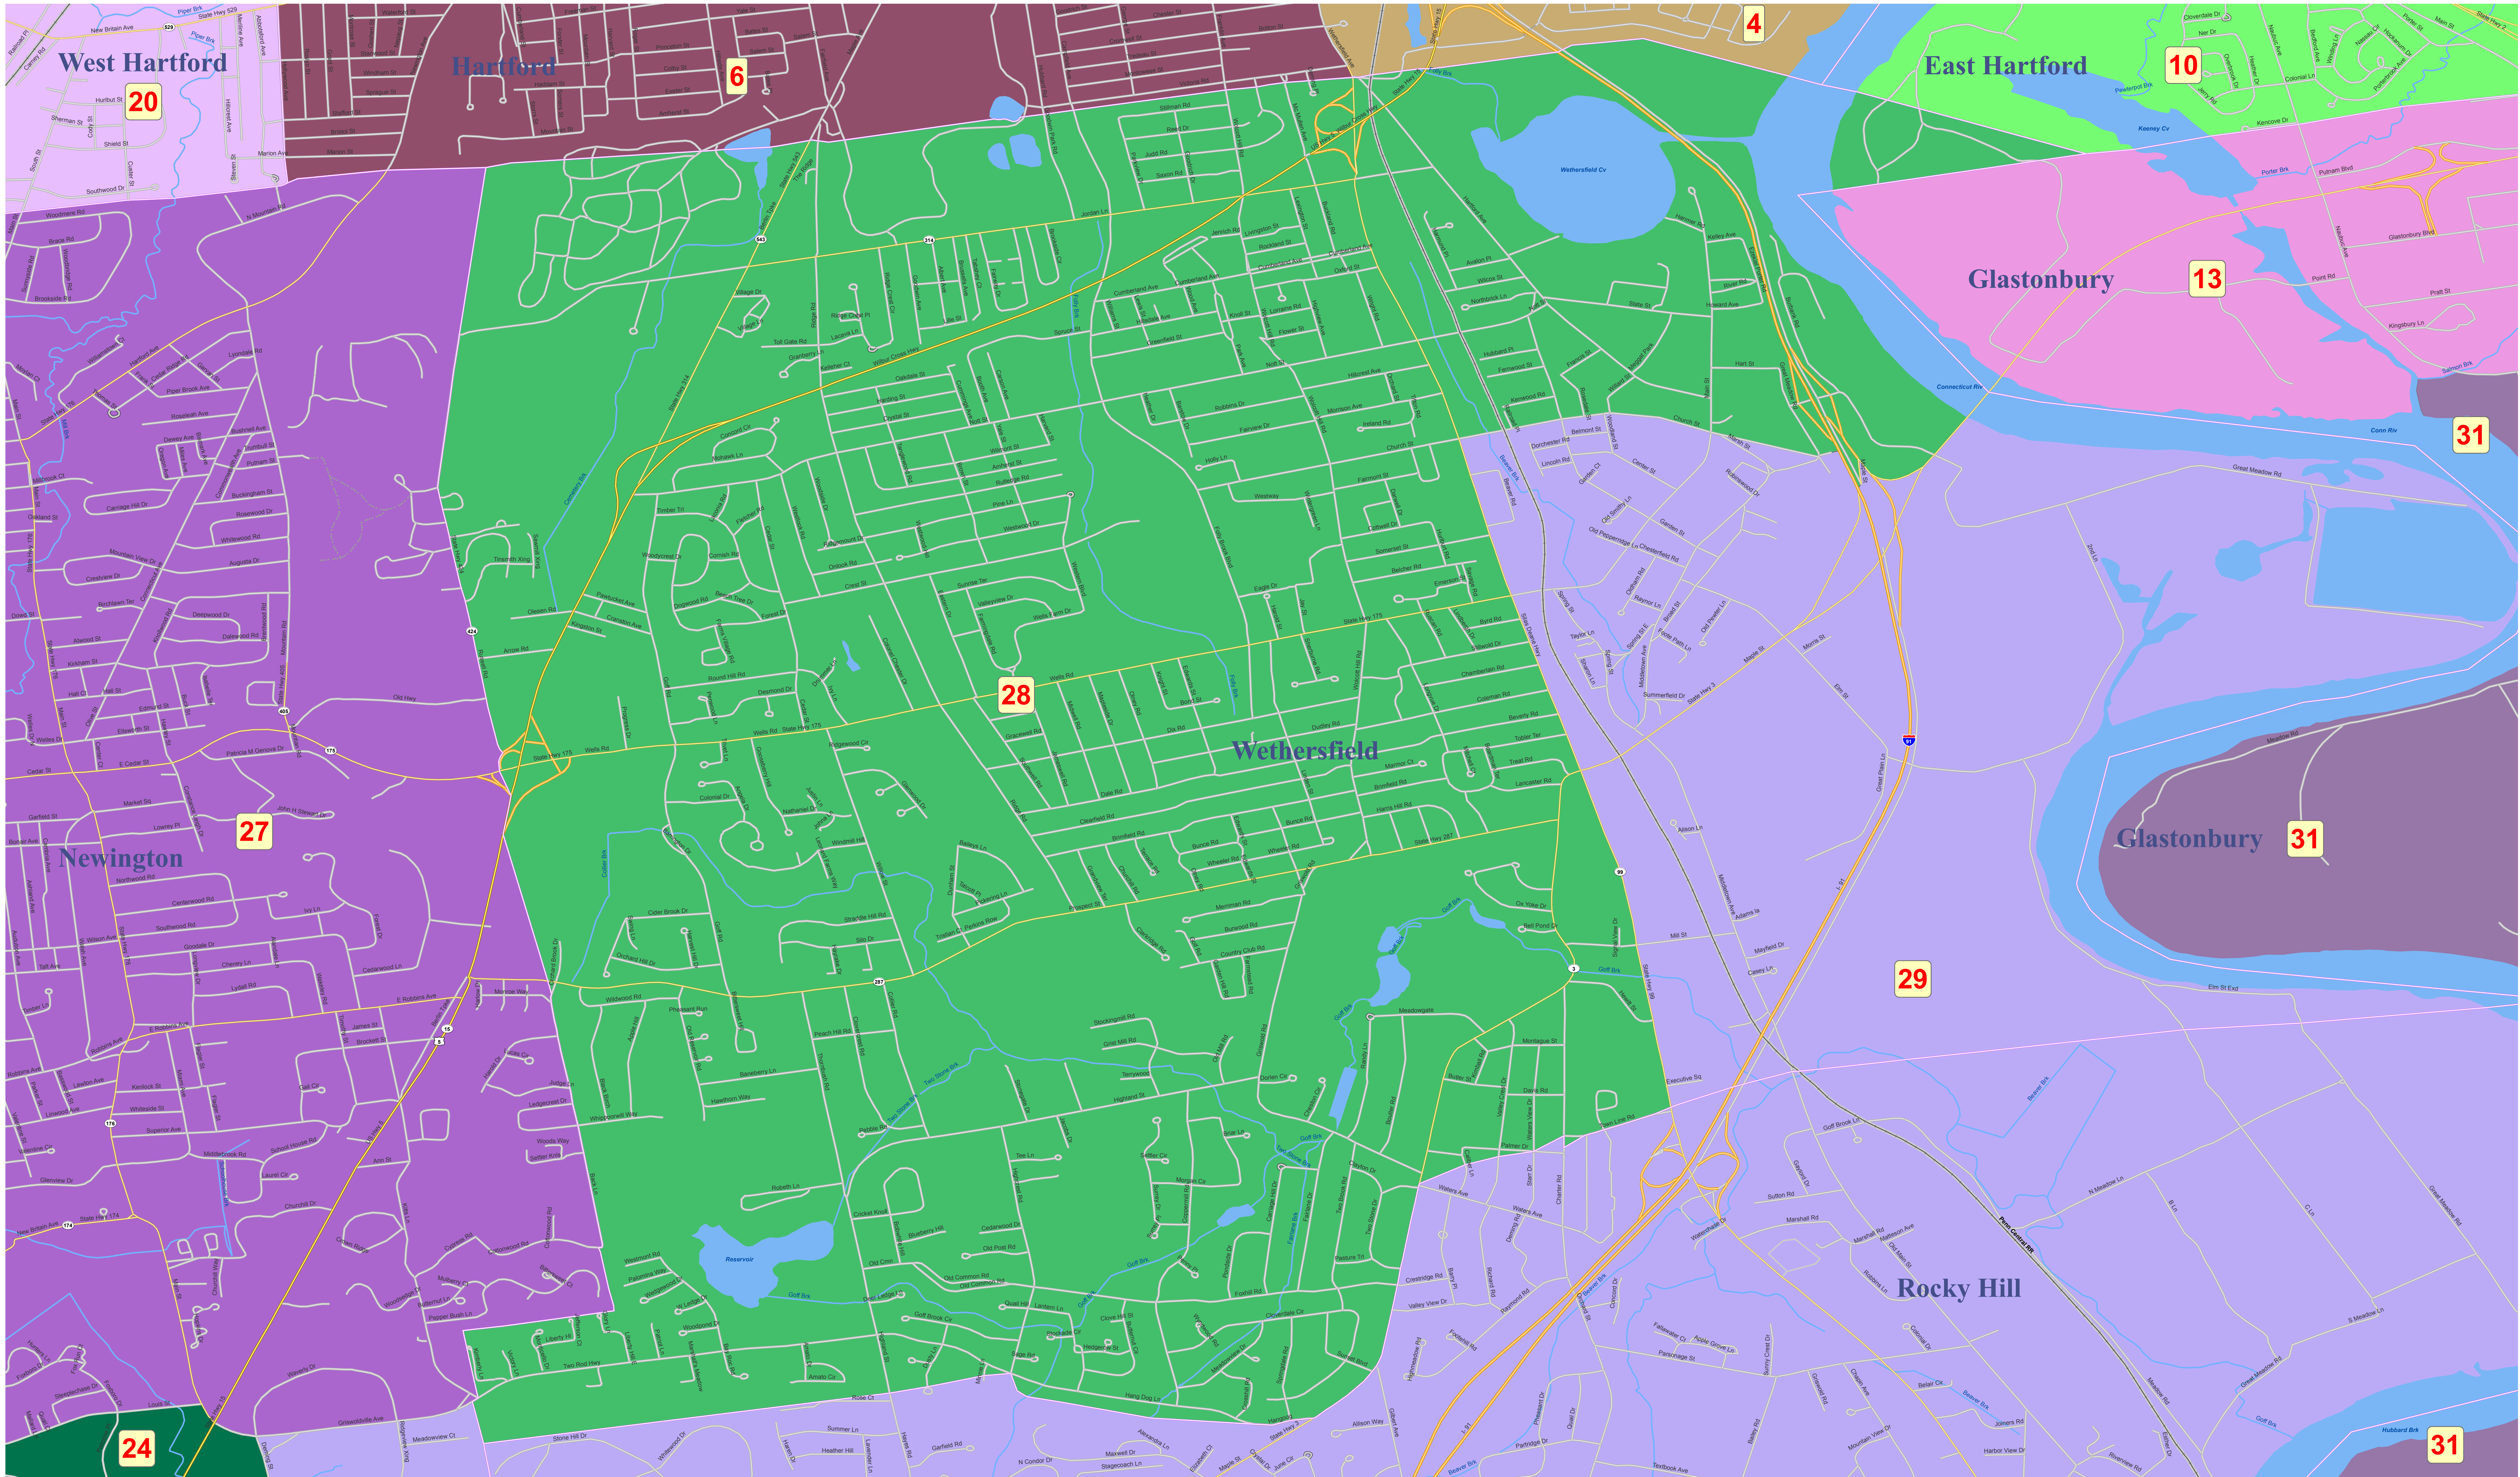

State House of Representatives Redistricting Plan 2011 - House District 28

The Connecticut General Assembly REAPPORTIONMENT COMMISSION

SENATE

Senator Donald E. Williams, Jr., Co-Chair

Senator John McKinney
Senator Martin M. Looney
Senator Leonard A. Fasano