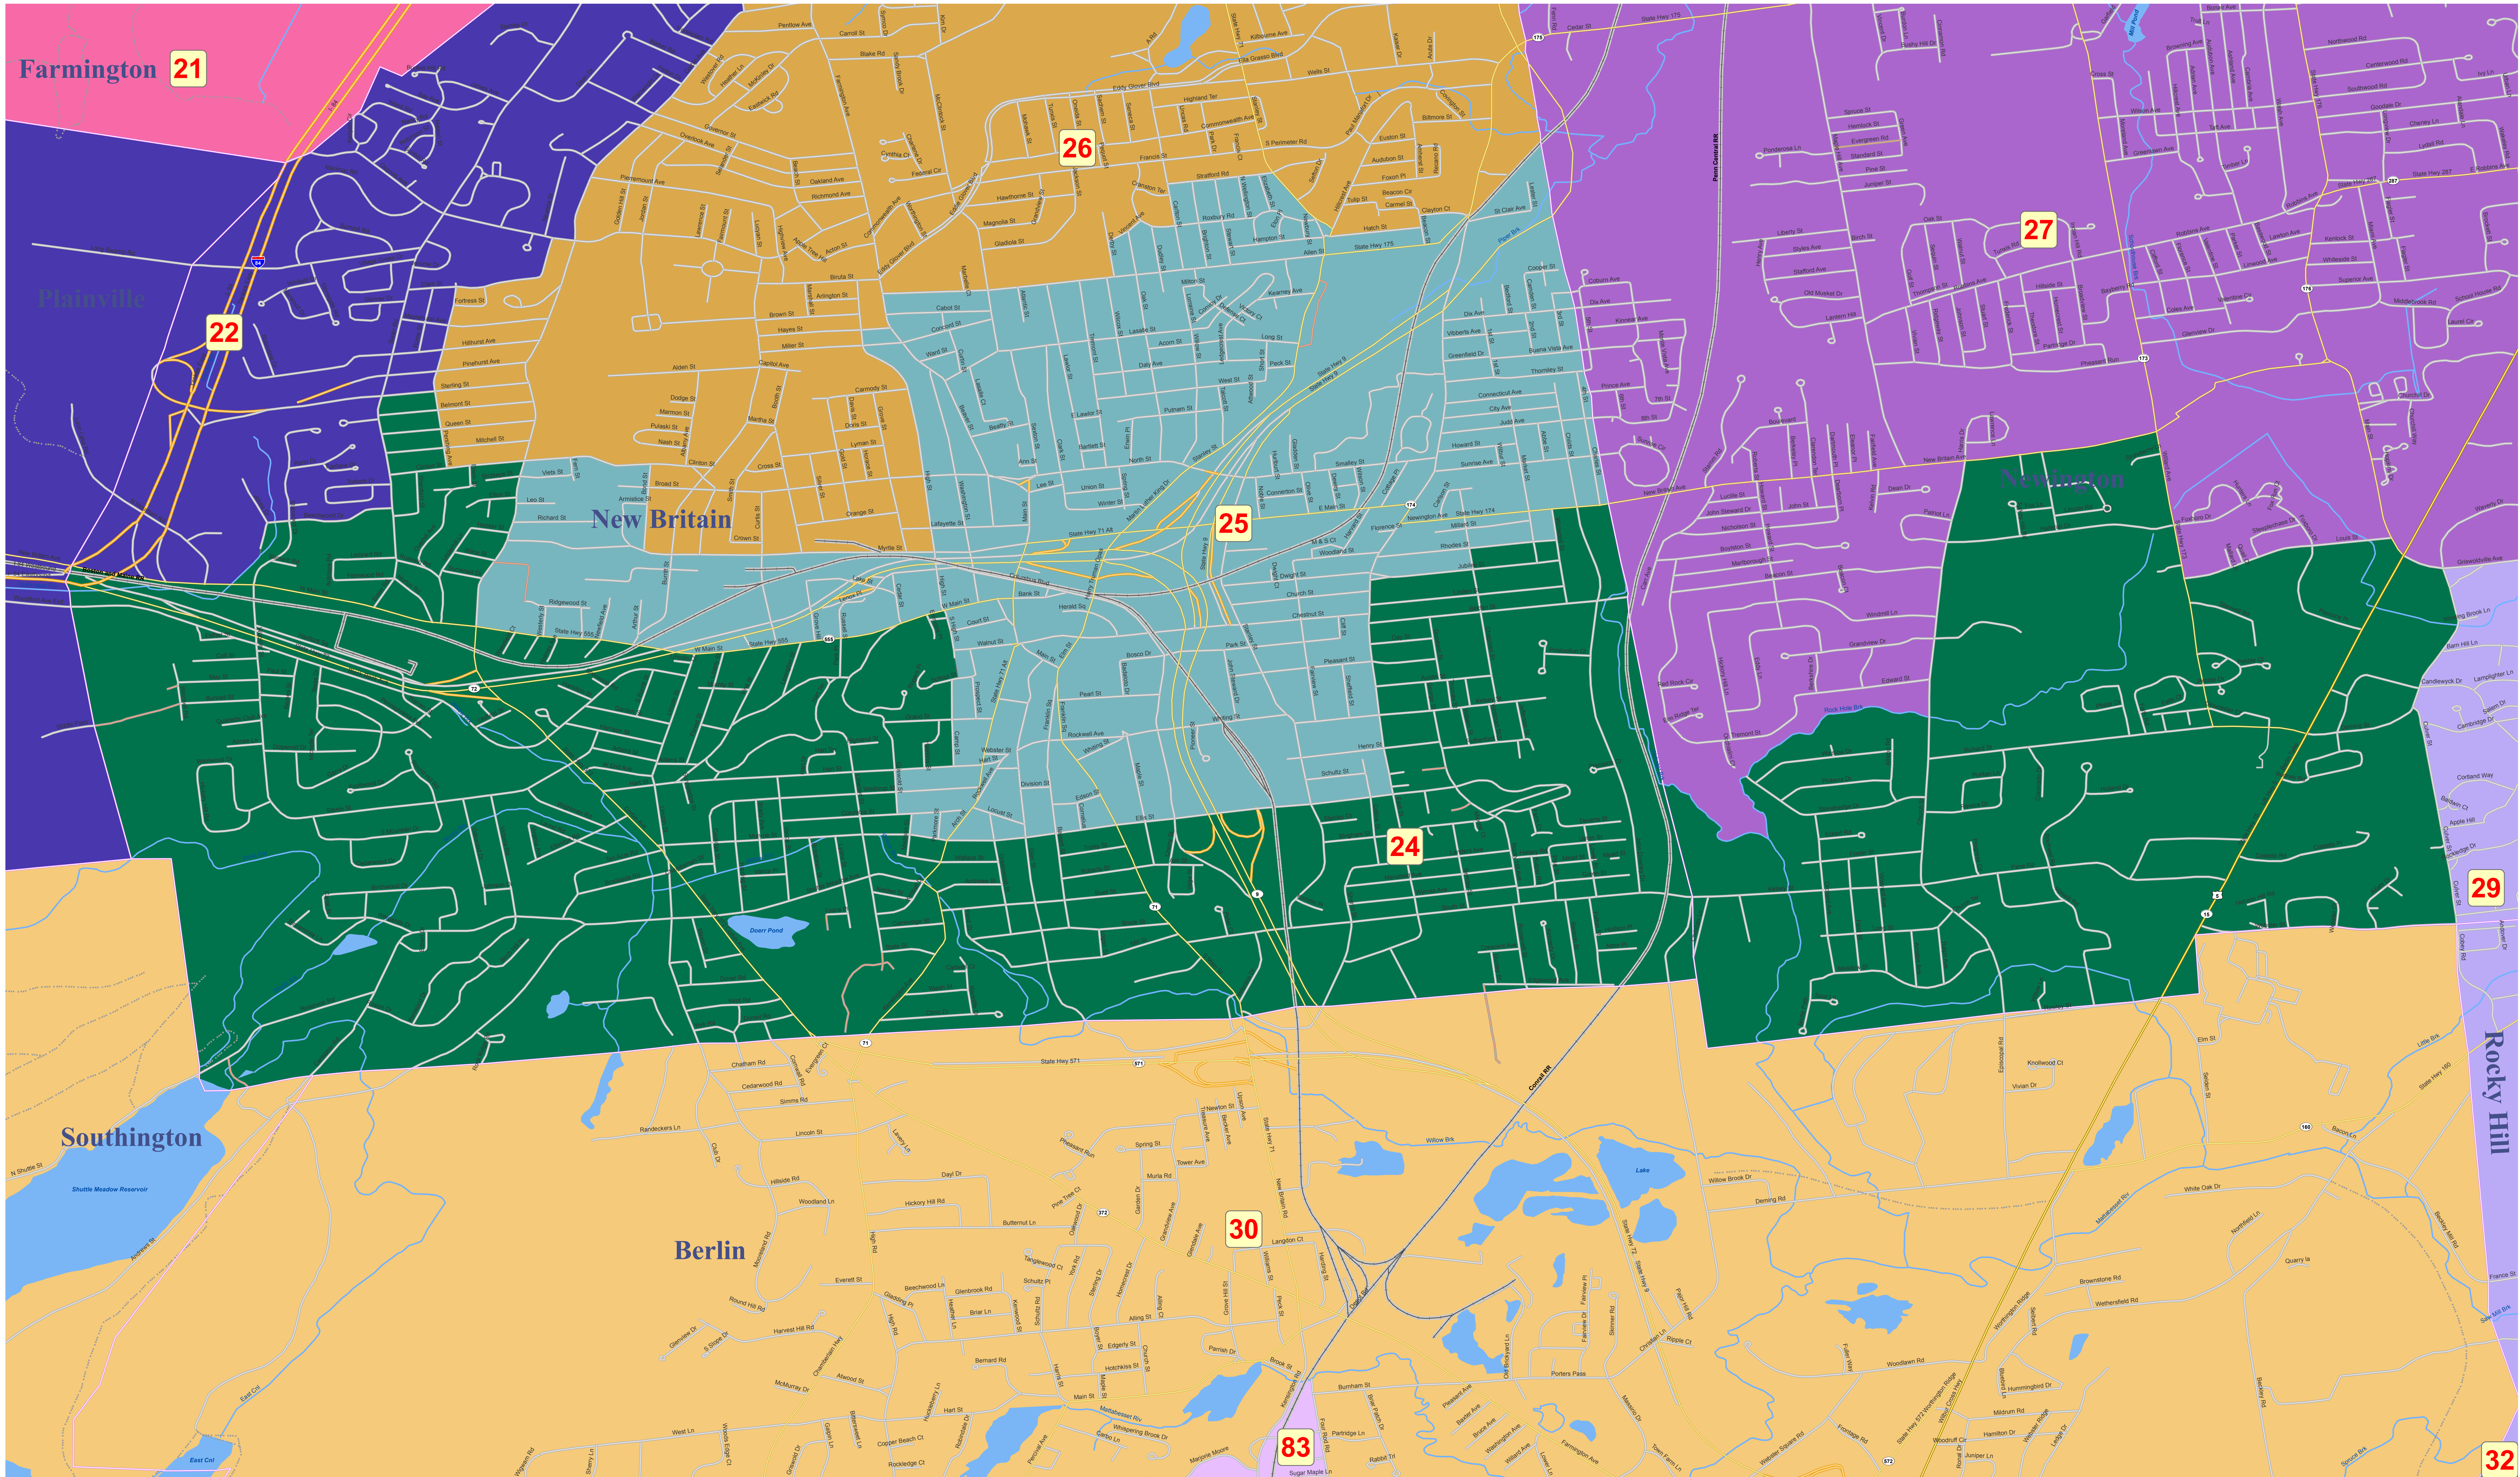

State House of Representatives Redistricting Plan 2011 - House District 24

The Connecticut General Assembly REAPPORTIONMENT COMMISSION

SENATE

Senator Donald E. Williams, Jr., Co-Chair

Senator John McKinney
Senator Martin M. Looney
Senator Leonard A. Fasano