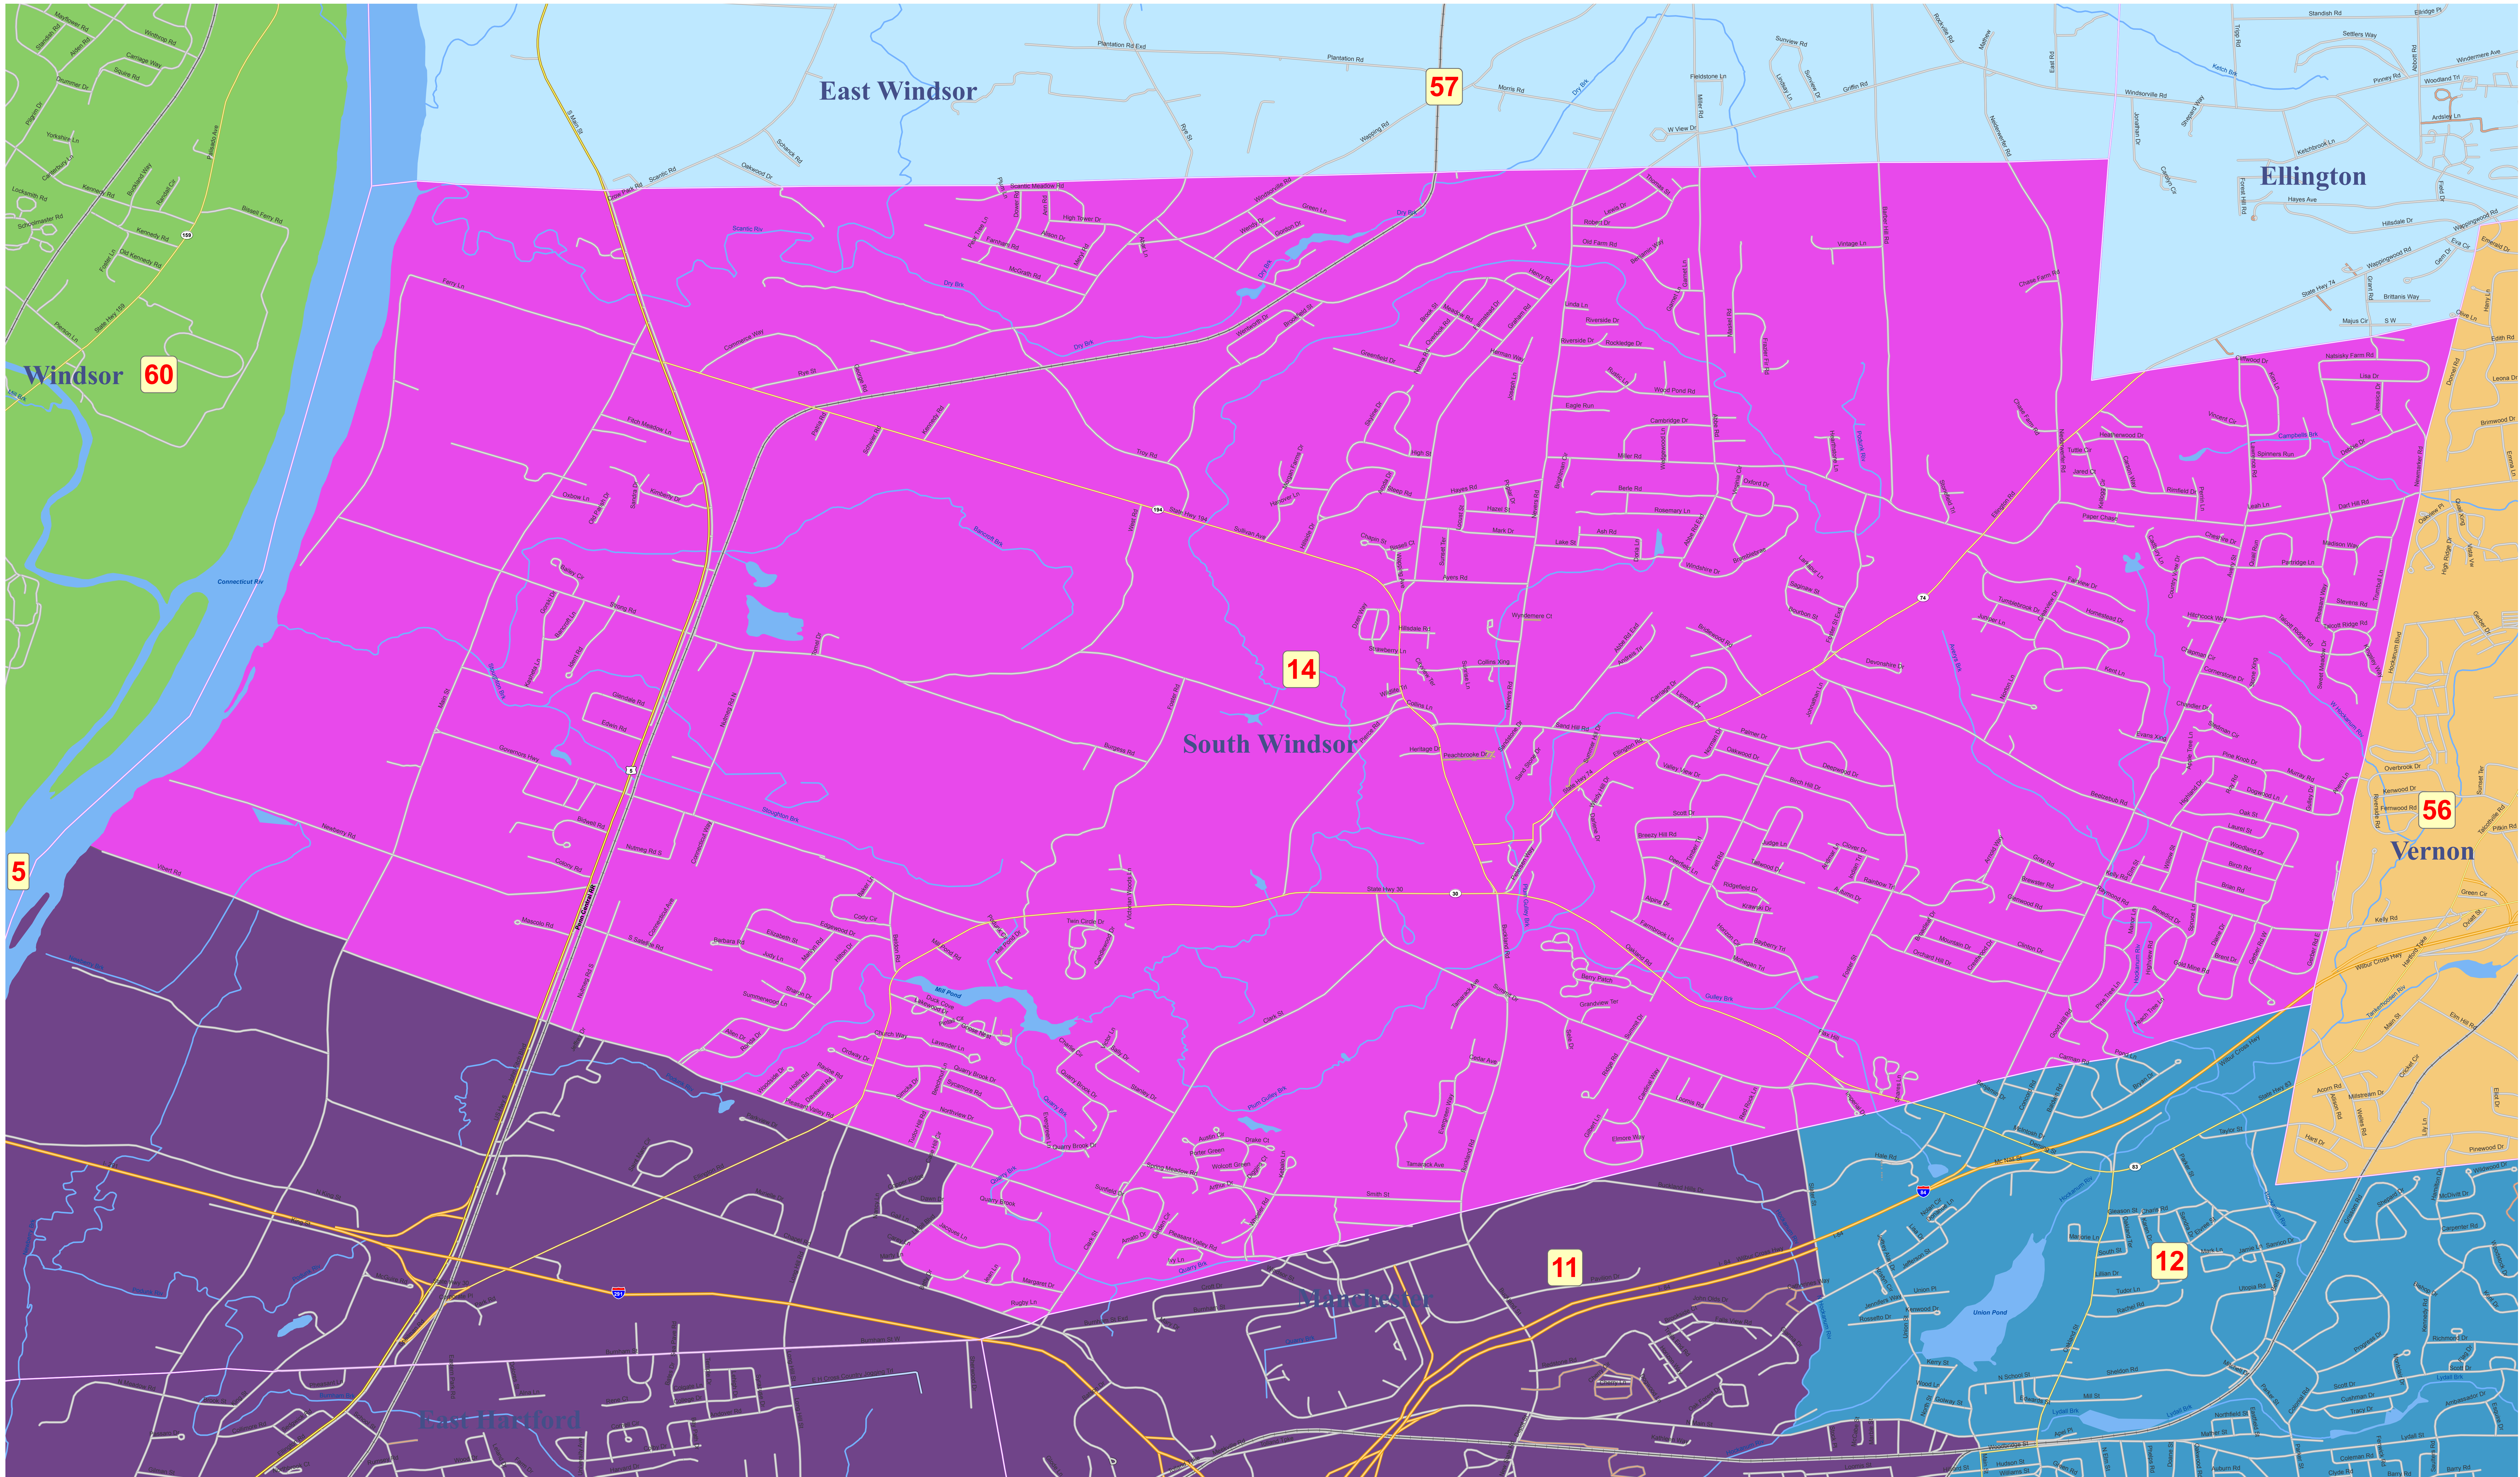

State House of Representatives Redistricting Plan 2011 - House District 14

The Connecticut General Assembly REAPPORTIONMENT COMMISSION

SENATE

Senator Donald E. Williams, Jr., Co-Chair

Senator John McKinney
Senator Martin M. Looney
Senator Leonard A. Fasano