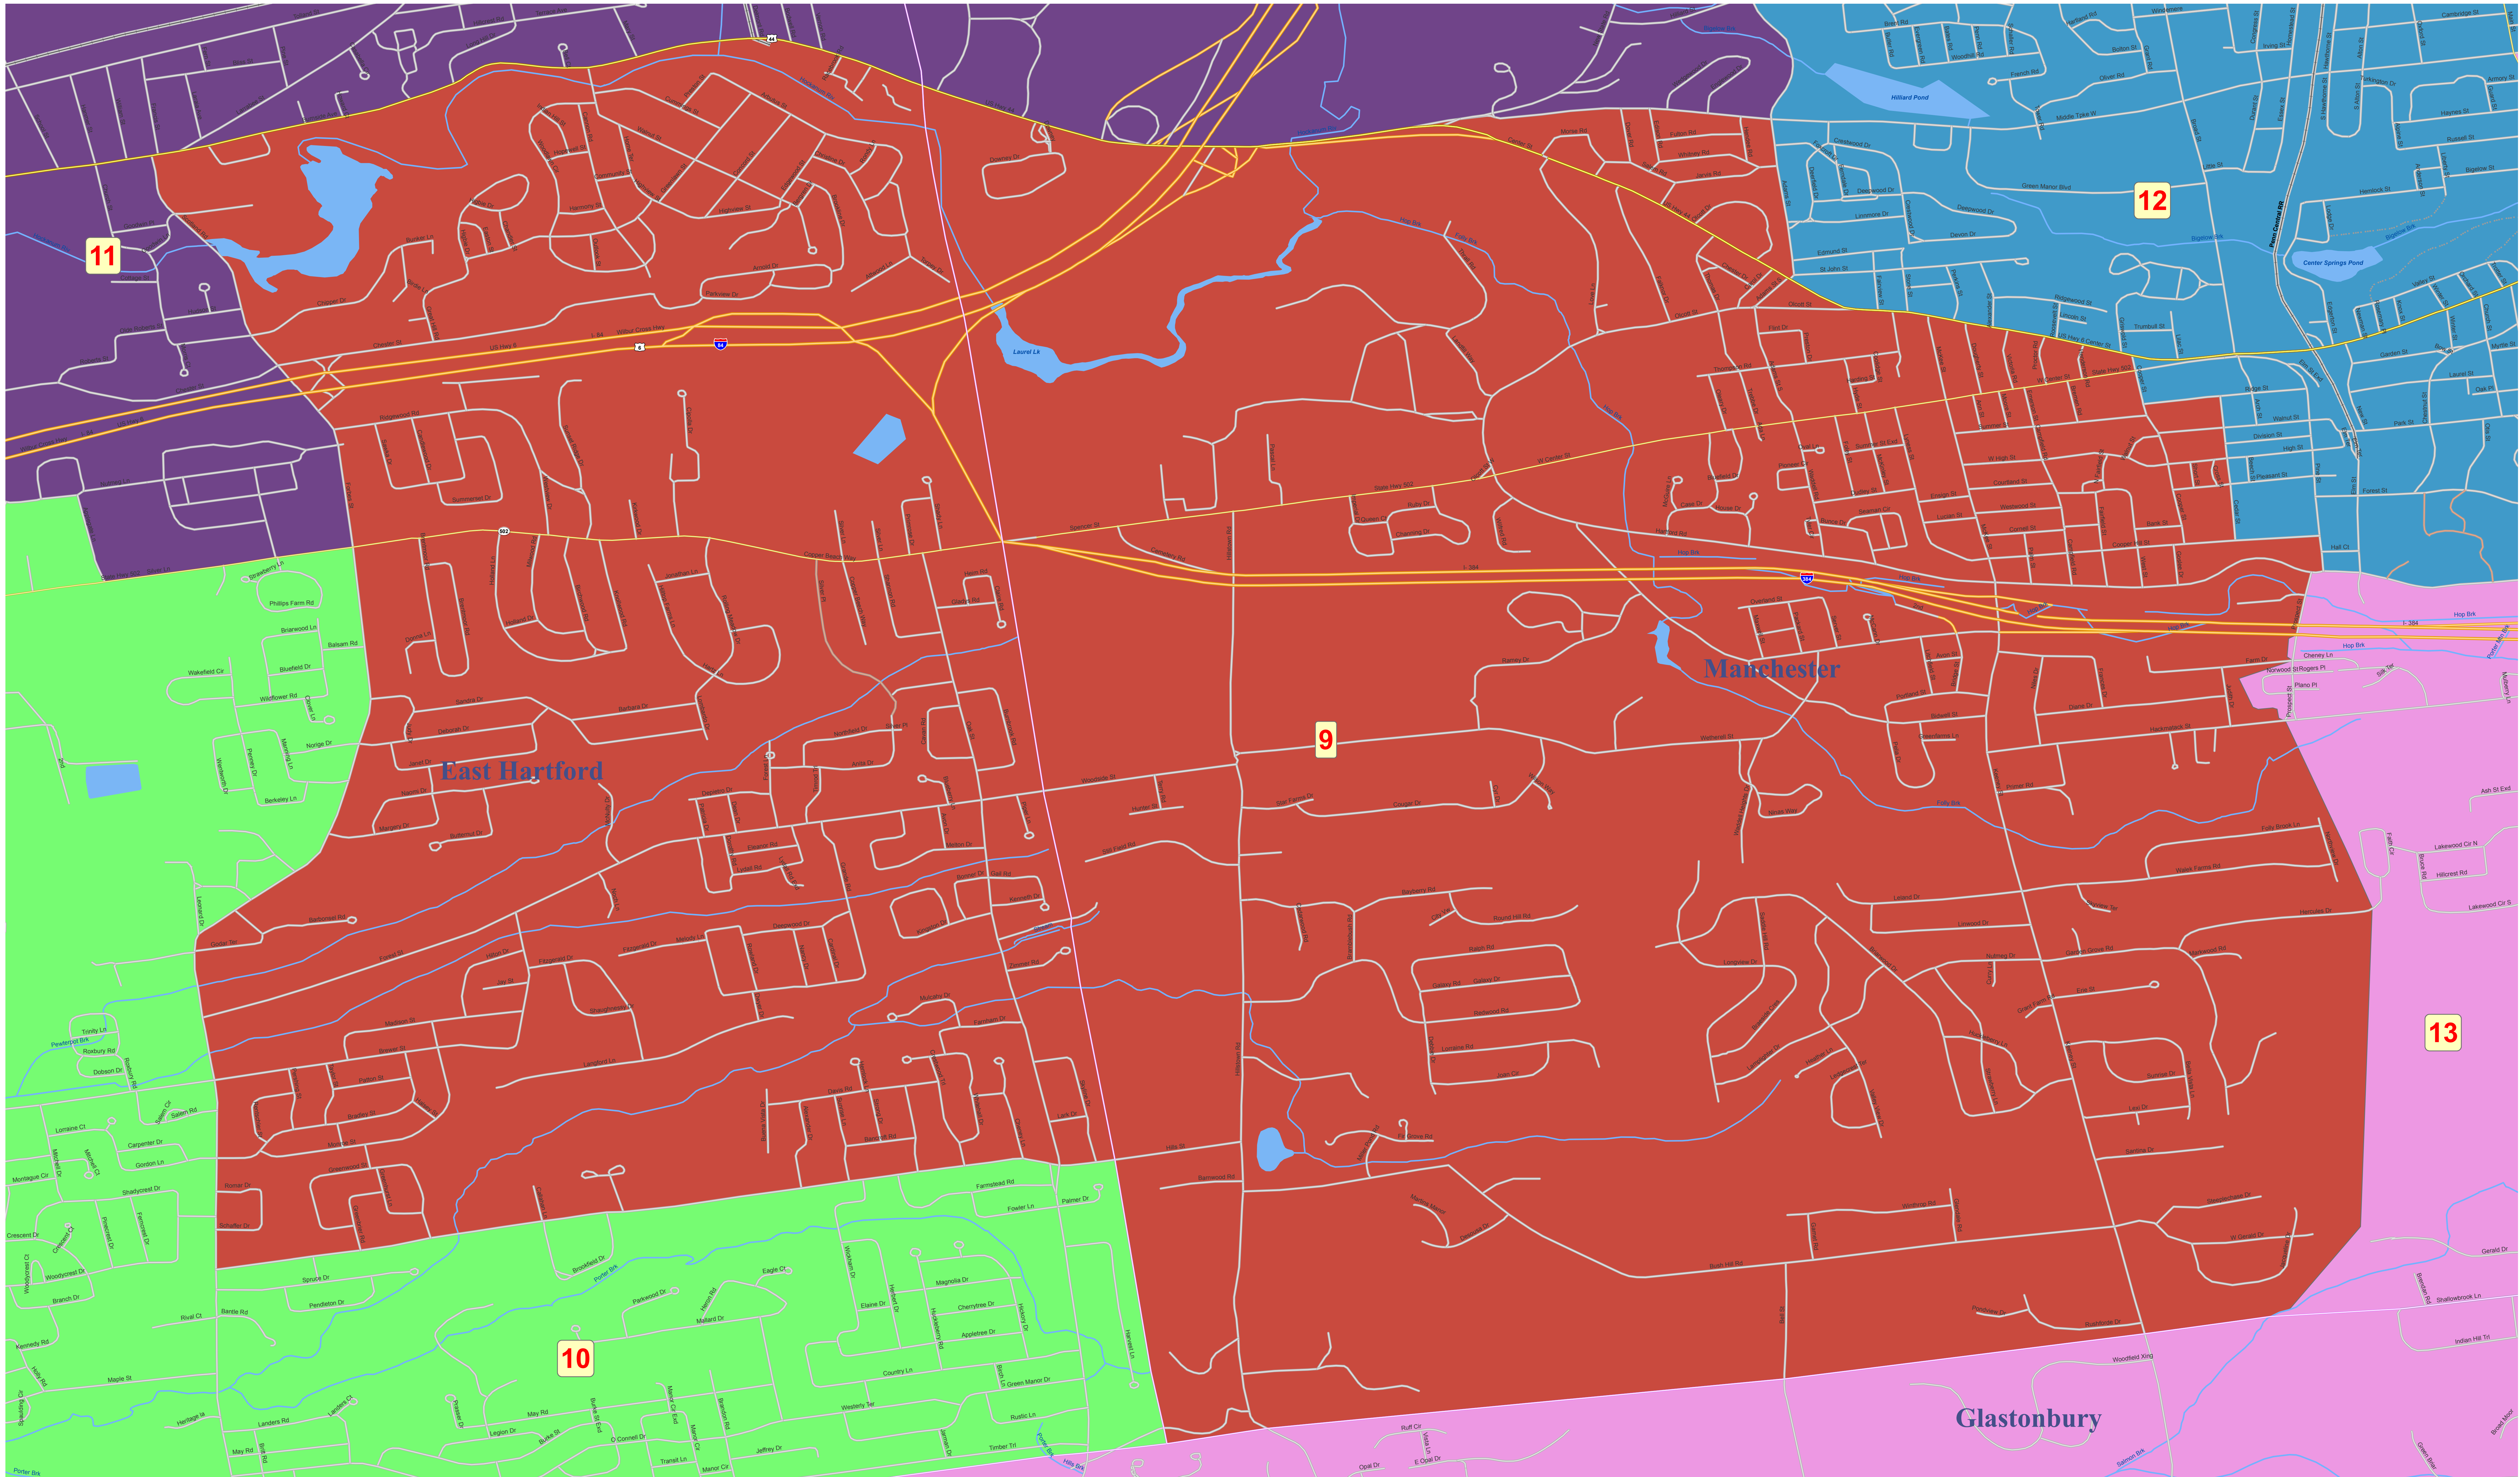

# State House of Representatives Redistricting Plan 2011 - House District 9

## The Connecticut General Assembly REAPPORTIONMENT COMMISSION