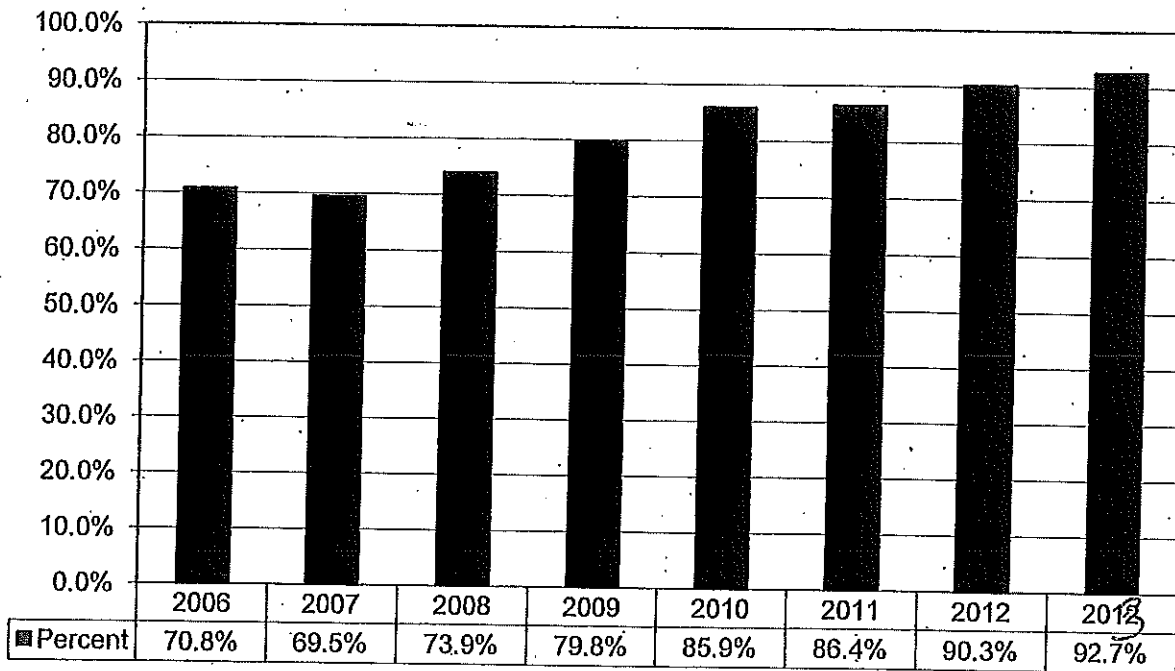

Multnomah County Animal Services  
Dog Live Release Rate

Multnomah County Animal Services  
Cat Live Release Rate