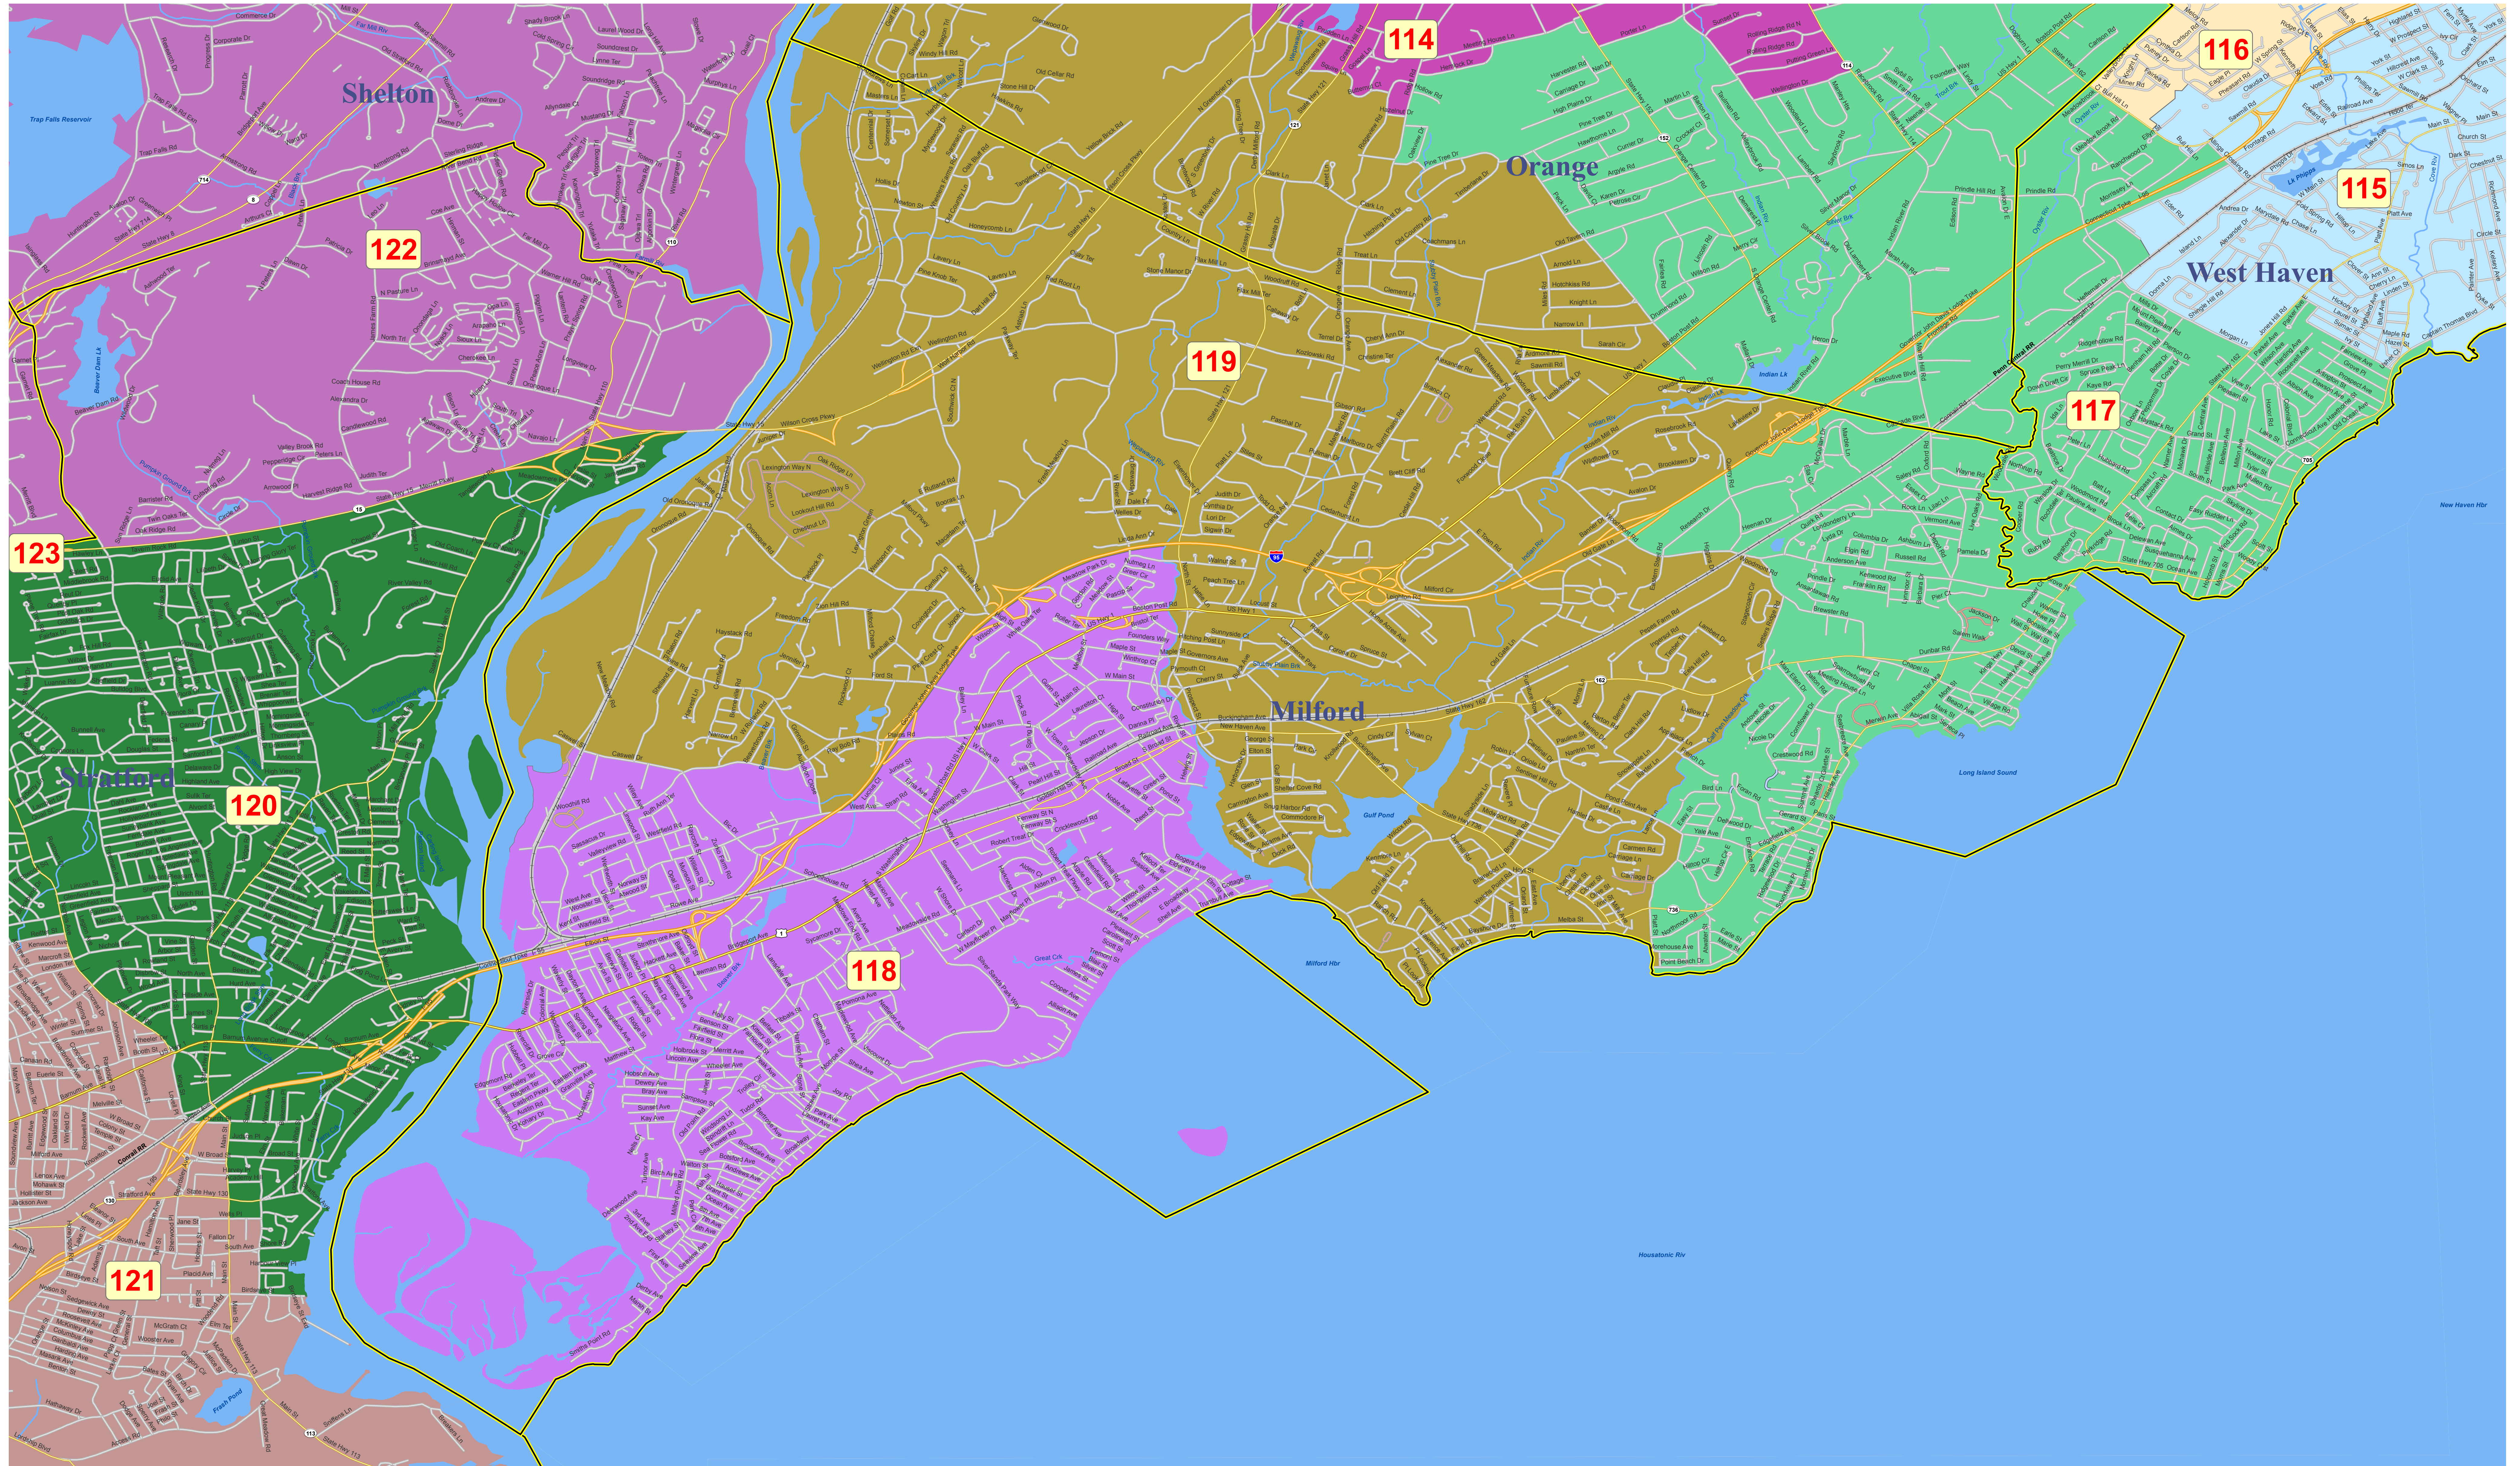

# State House of Representatives Redistricting Plan 2011 - Milford House District(s)